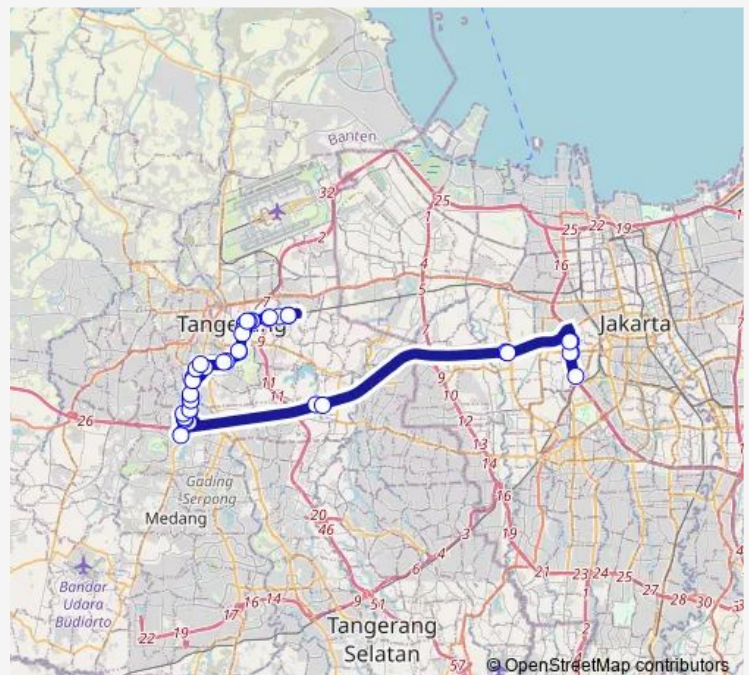

Tol Kb. Jeruk 2

RS Harapan Kita 2

Slipi Kemanggisan 2

Akses Bawah Flyover Slipi

### Route schedule

Akses Bawah Flyover Slipi — Akses Bawah Flyover Slipi

Monday 05:00

Tuesday 05:00

Wednesday 05:00

Thursday 05:00

Friday 05:00

Saturday 05:00

### Route info

Direction: Akses Bawah Flyover Slipi

Stops: 16

Trip Duration: 3 hour 54 min

T11 — Poris Plawad - Petamburan