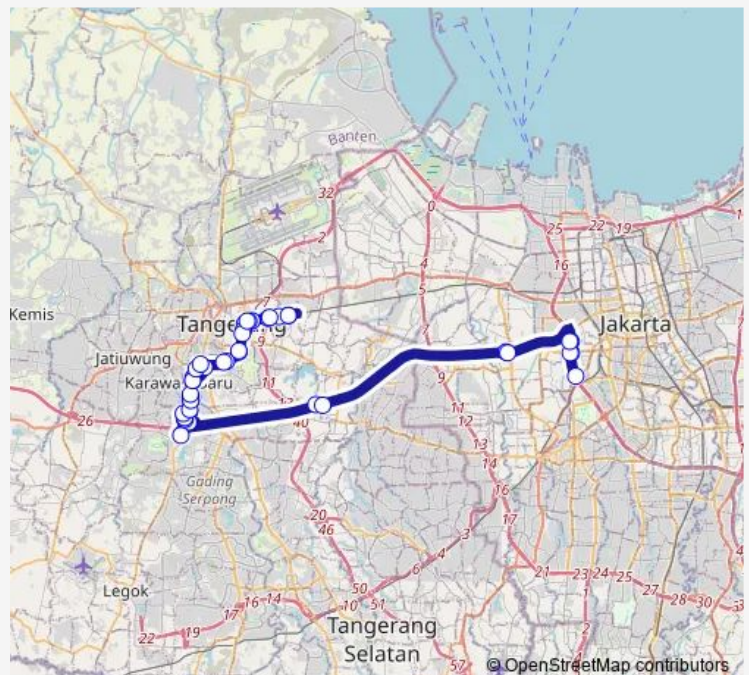

Cyberpark Karawaci

Rest Area Km 13 Merak Jakarta

Tol Kb. Jeruk 2

RS Harapan Kita 2

Slipi Kemanggisan 2

Akses Bawah Flyover Slipi

Route schedule

Akses Bawah Flyover Slipi — Akses Bawah Flyover Slipi

Monday 05:00

Tuesday 05:00

Wednesday 05:00

Thursday 05:00

Friday 05:00

Saturday 05:00

Sunday 05:00

Route info

Direction: Akses Bawah Flyover Slipi

Stops: 16

Trip Duration: 3 hour 54 min

T11 — Poris Plawad - Petamburan

Direction

Term. Poris Plawad — Term. Poris Plawad

43 stops

[Open route schedule](#)