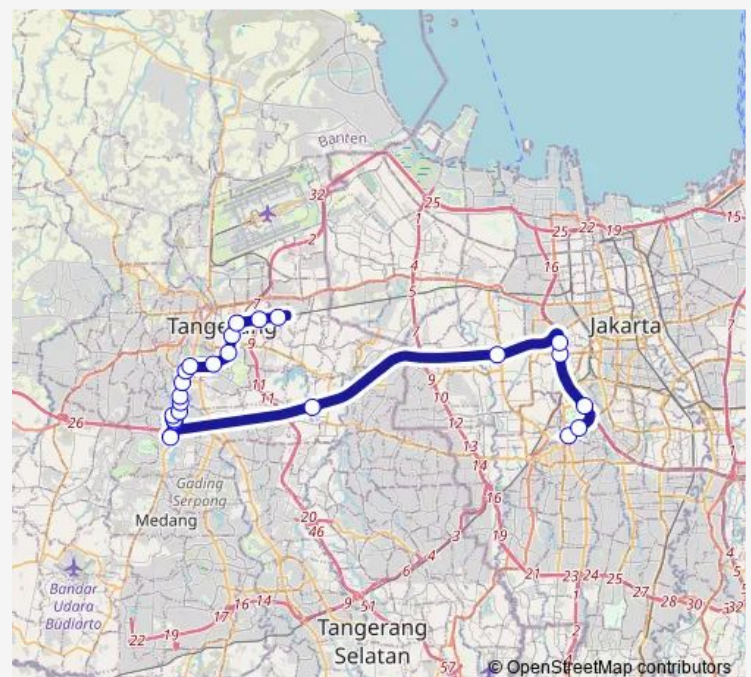

Thursday 05:00

Friday 05:00

Saturday 05:00

Sunday 05:00

Route info

Direction: Bundaran Senayan G-H-J

Stops: 23

Trip Duration: 3 hour 7 min

T11 — Poris Plawad - Bundaran Senayan

Jln. Supriyadi

Term. Poris Plawad

Direction

Term. Poris Plawad — Senayan City

24 stops

[Open route schedule](#)

Term. Poris Plawad