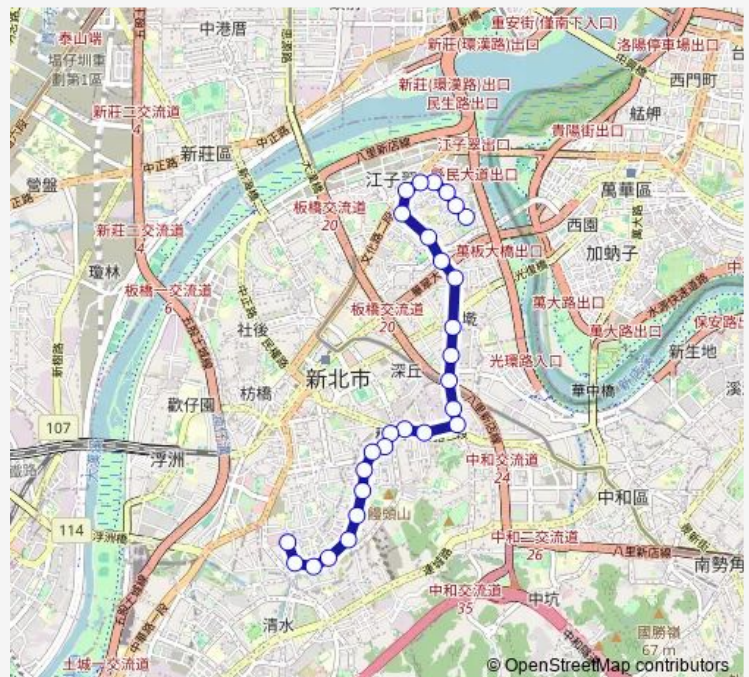

Route schedule

富貴新村 — 板橋後站

Monday	05:30-21:30
Tuesday	05:30-21:30
Wednesday	05:30-21:30
Thursday	05:30-21:30
Friday	05:30-21:30
Saturday	06:00-21:00
Sunday	06:00-21:00

Route info

Direction: 富貴新村

Stops: 28

Trip Duration: 14 hour 0 min