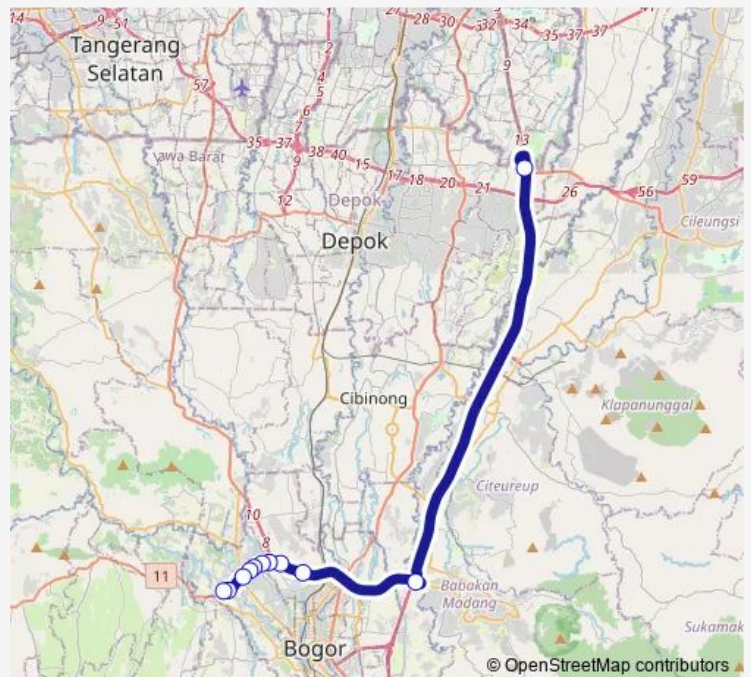

UIKA 2

Cimanggu 2

Sbr. Transmart Trans Pakuan

Hermina Bogor

Kolam Renang Yasmin

Taman Yasmin 2

Sbr. Semplak

SBJ 2

Terminal Bubulak

**Route schedule**

St. LRT Harjamukti 2 — Terminal Bubulak

Monday	05:00
Tuesday	05:00
Wednesday	05:00
Thursday	05:00
Friday	05:00
Saturday	—
Sunday	—

**Route info**

Direction: St. LRT Harjamukti 2

Stops: 11

Trip Duration: 2 hour 48 min

TP1 — Terminal Bubulak - Cibubur

## Direction

Terminal Bubulak — St. LRT Harjamukti 2

11 stops

[Open route schedule](#)

Terminal Bubulak

SBJ 1

Semplak

Taman Yasmin 1