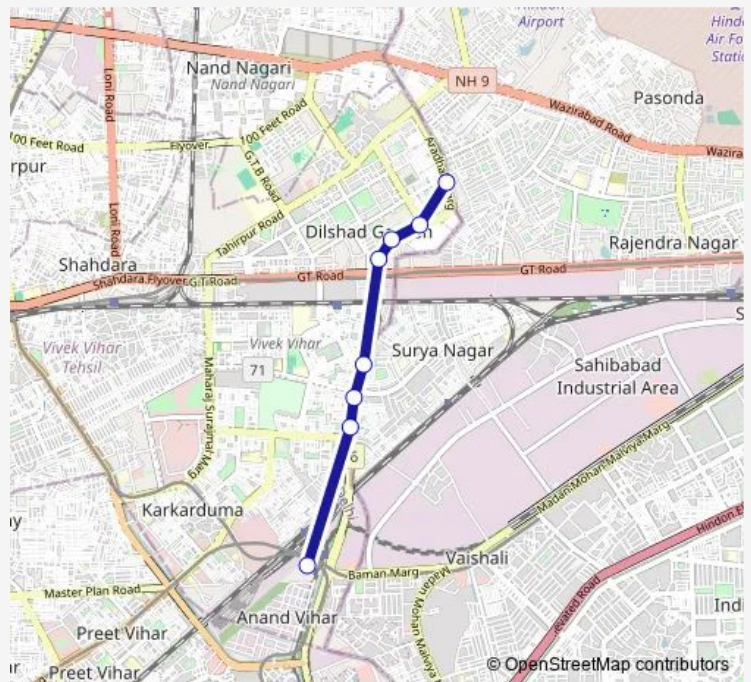

Bus 33Inkstldown

[Go to website](#)

Direction
 Anand Vihar Isbt Terminal — Dilshad Garden Depot Cluster
 8 stops
[Open route schedule](#)

- Anand Vihar Isbt Terminal
- Ram Prastha Crossing
- Ram Prastha Temple
- Surya Nagar (Gazipur Road)
- Shahdara Border Seemapuri Road
- J and K Pocket Dilshad Garden
- Seemapuri Old J / K
- Dilshad Garden Depot Cluster

Route schedule

Anand Vihar Isbt Terminal — Dilshad Garden Depot Cluster

Monday	11:45-22:36
Tuesday	11:45-22:36
Wednesday	11:45-22:36
Thursday	11:45-22:36
Friday	11:45-22:36
Saturday	11:45-22:36
Sunday	11:45-22:36

Route info

Direction: Anand Vihar Isbt Terminal

Stops: 8

Trip Duration: 0 hour 19 min

33Inkstldown Bus time schedules and route maps are available in an offline PDF at busmaps.com. Use the busmaps.com website to see live bus times, train schedule or subway schedule, and step-by-step directions for all public transit in New Delhi