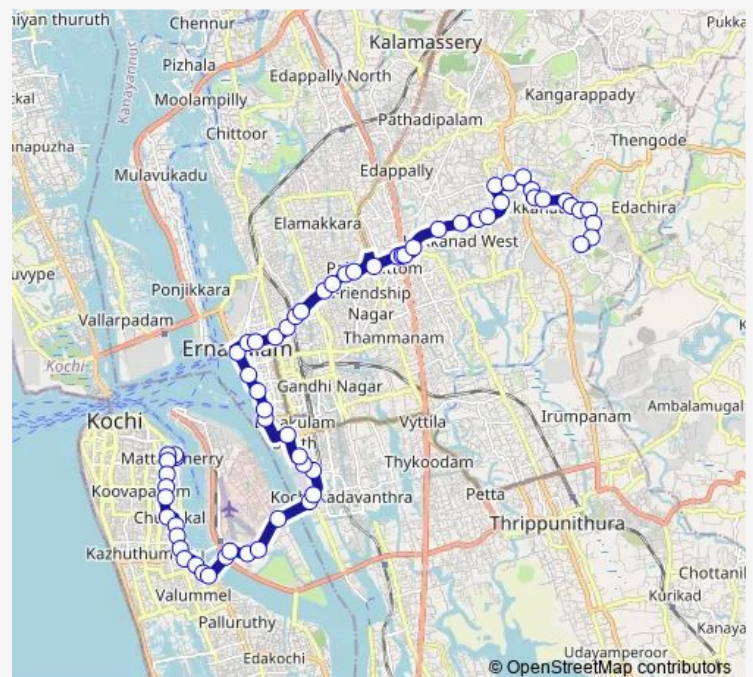

Vathuruthy

Naval Base

Thevara Junction

Route schedule

Mattancherry — Nilampathinia Mugal Junction

Monday 06:00

Tuesday 06:00

Wednesday 06:00

Thursday 06:00

Friday 06:00

Saturday 06:00

Sunday 06:00

Route info

Direction: Mattancherry

Stops: 64

Trip Duration: 1 hour 12 min

Anavathil

Star Junction

Mattancherry Government Hospital

Mattancherry

Bus time schedules and route maps are available in an offline PDF at busmaps.com. Use the busmaps.com website to see live bus times, train schedule or subway schedule, and step-by-step directions for all public transit in Kanayannur