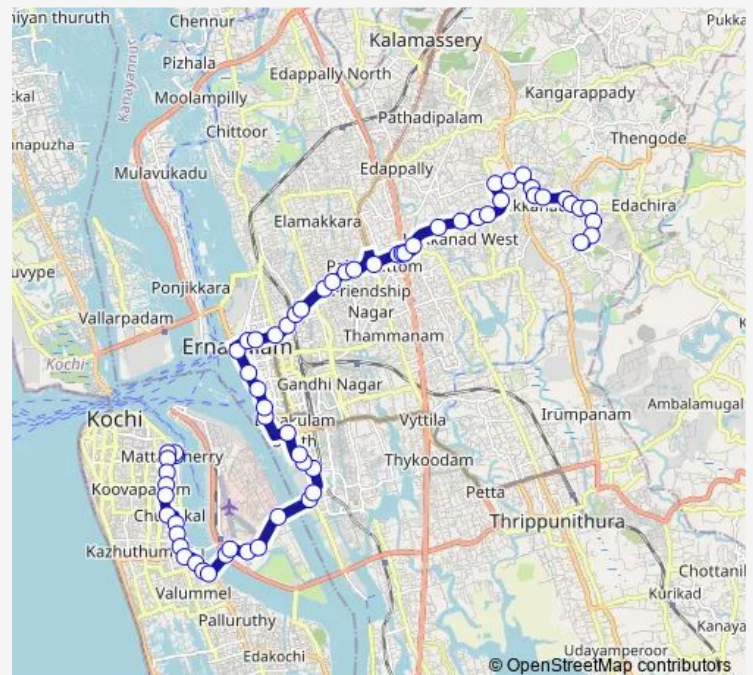

Thursday 06:00

Friday 06:00

Saturday 06:00

Sunday 06:00

Route info

Direction: Mattancherry

Stops: 64

Trip Duration: 1 hour 12 min

Anavathil

Star Junction

Mattancherry Government Hospital

Mattancherry

Bus time schedules and route maps are available in an offline PDF at busmaps.com. Use the busmaps.com website to see live bus times, train schedule or subway schedule, and step-by-step directions for all public transit in Kanayannur