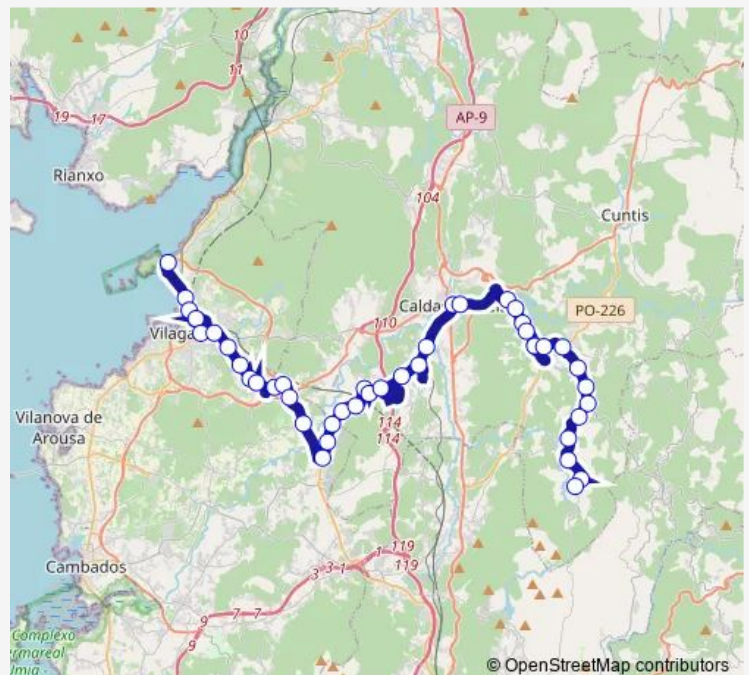

Thursday —

Friday 19:20

Saturday —

Sunday —

Route info

Direction: CARRIL-A ROSA

Stops: 42

Trip Duration: 1 hour 0 min