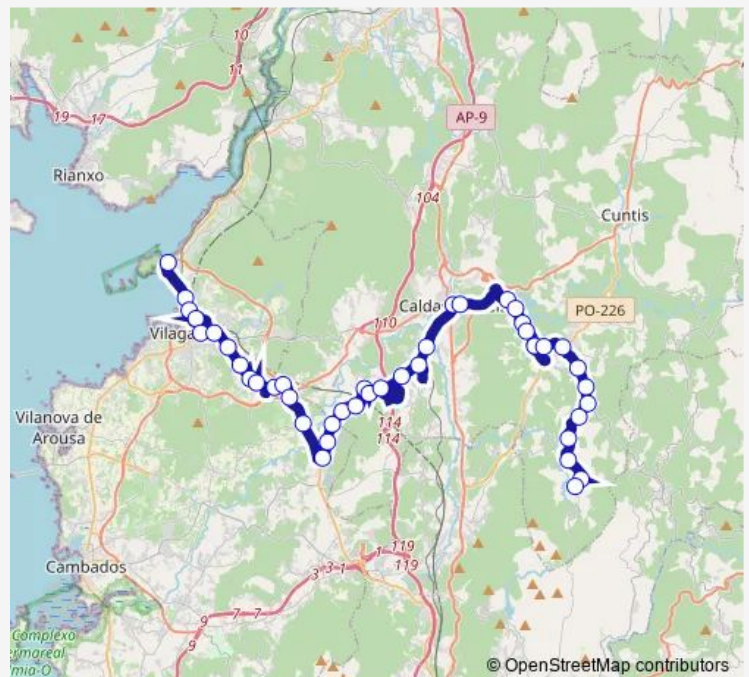

Thursday 19:20

Friday 19:20

Saturday —

Sunday —

Route info

Direction: Carril-A Rosa

Stops: 42

Trip Duration: 1 hour 0 min