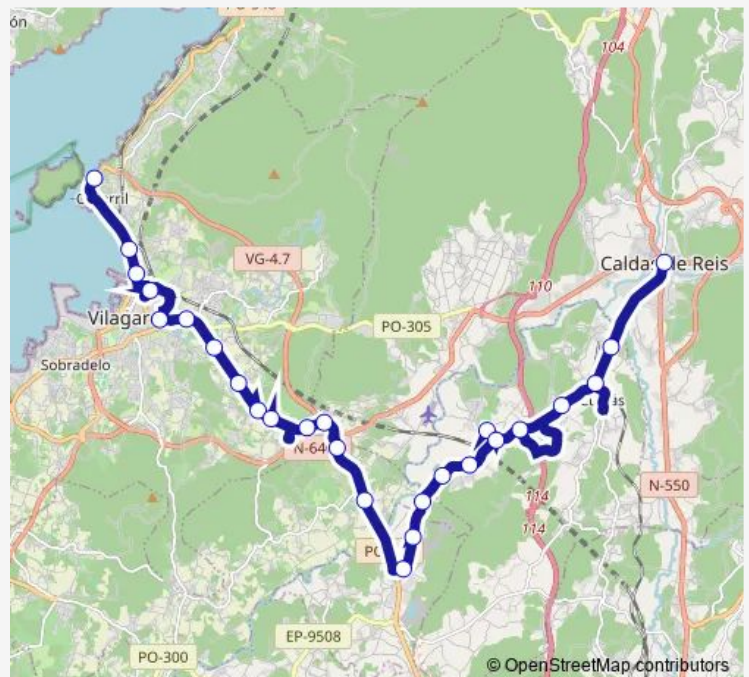

Thursday —

Friday 12:20

Saturday —

Sunday —

Route info

Direction: Caldas De Reis

Stops: 26

Trip Duration: 0 hour 35 min

XG830009 — Caldas de Reis-Carril A Rosa

Vilagarcía (San Roque)

Vilagarcía-Estación Bus

Ramal

Praia Compostela

CARRIL-A ROSA

Direction

CARRIL-A ROSA — Caldas De Reis

26 stops

[Open route schedule](#)

CARRIL-A ROSA

Praia Compostela

Ramal

Vilagarcía-Estación Bus

Vilagarcia (San Roque)

As Carolinas

Thursday —

Friday 09:50-13:20

Saturday —

Sunday —

Route info

Direction: CARRIL-A ROSA

Stops: 26

Trip Duration: 0 hour 35 min