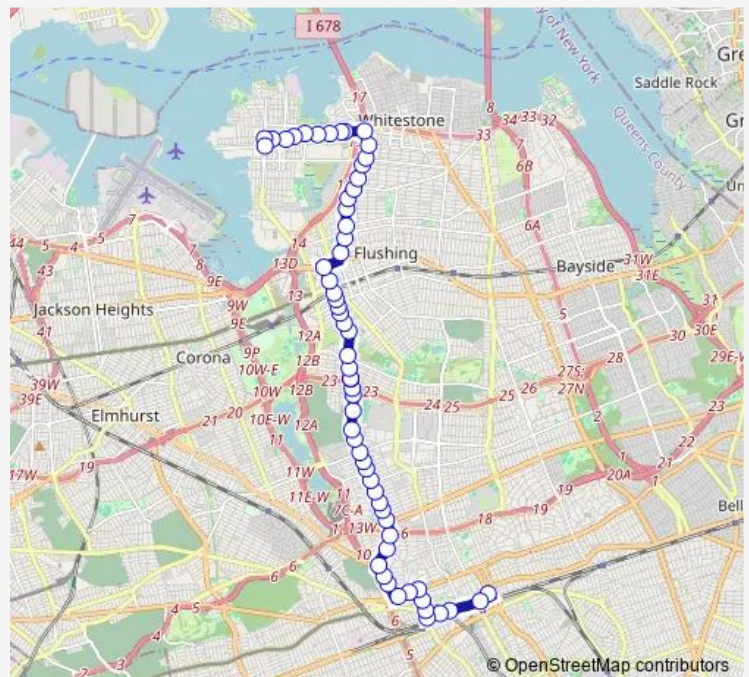

Main ST/72 Av

Route schedule

Merrick Blvd/Archer Av — 15 AV/College Point Blvd

Monday 05:35-23:10

Tuesday 05:35-23:10

Wednesday 05:35-23:10

Thursday 05:35-23:10

Friday 05:35-23:10

Saturday —

Sunday —

Route info

Direction: Merrick Blvd/Archer Av

Stops: 60

Trip Duration: 1 hour 16 min

Main ST/71 Av

Main ST/Jewel Av

Main ST/68 Dr

Main ST/Melbourne Av

Main ST /65-21 Main St

Main ST/146 St

Main ST/61 Rd

Main ST/Horace Harding Expwy

Main ST/58 Rd

Main ST/Booth Memorial Av

Friday 04:59-22:05

Saturday —

Sunday —

Route info

Direction: 15 AV/College Point Blvd

Stops: 64

Trip Duration: 1 hour 28 min

Main ST/Maple Av