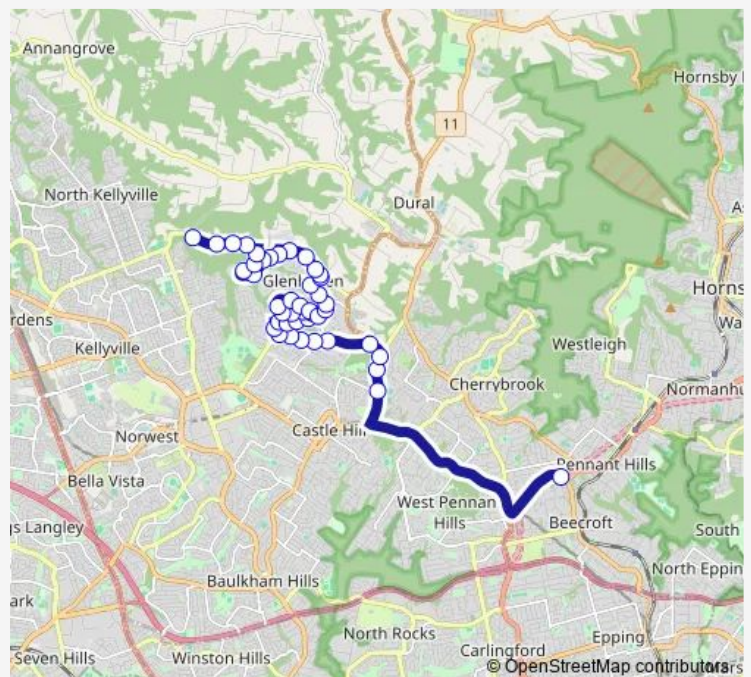

Greenbank Dr After Linksley Av

32 Greenbank Dr

Greenbank Dr Opp Beacon Av

Greenbank Dr After Caldys Pl

Greenbank Dr Before Delavor Pl

Route schedule

Beecroft Rd Before Pennant Hills Rd — Glenhaven Rd Opp Bannerman Rd

Monday 15:20

Tuesday 15:20

Wednesday 15:20

Thursday 15:20

Friday 15:20

Saturday —

Sunday —

Route info

Direction: Beecroft Rd Before Pennant Hills Rd

Stops: 44

Trip Duration: 0 hour 54 min

Greenbank Dr Before Fullers Rd

Greenbank Dr At Farhall Pl

29 Greenbank Dr

Greenbank Dr Before Grange Rd

Grange Rd Opp Sandhurst Cres

Grange Rd Opp Viria Ct

Grange Rd After Ferncliffe Rd

Grange Rd Before Evans Rd

Evans Rd At Glenhaven Rd

Glenhaven Rd After Evans Rd

Glenhaven Public School, Glenhaven Rd

Glenhaven Court, Glenhaven Rd

94 Glenhaven Rd