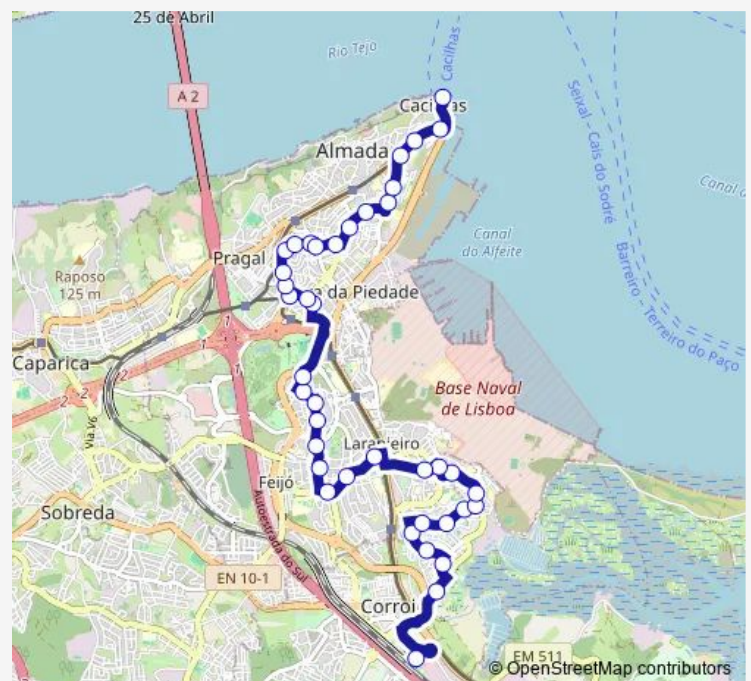

Bº B Gonçalves (R ARY Santos 4b)

Route schedule

Cacilhas (Terminal) P10 — Corroios Estação P2

Monday	06:05-23:30
Tuesday	06:05-23:30
Wednesday	06:05-23:30
Thursday	06:05-23:30
Friday	06:05-23:30
Saturday	07:00-23:25
Sunday	08:30-20:00

Route info

Direction: Cacilhas (Terminal) P10

Stops: 40

Trip Duration: 0 hour 40 min

3506 — Cacilhas (Terminal) - Corroios (Estação) via Miratejo

BusMaps

R ARY Santos 16 - C.Comercial

Feijó (R Oliveira Martins 8)