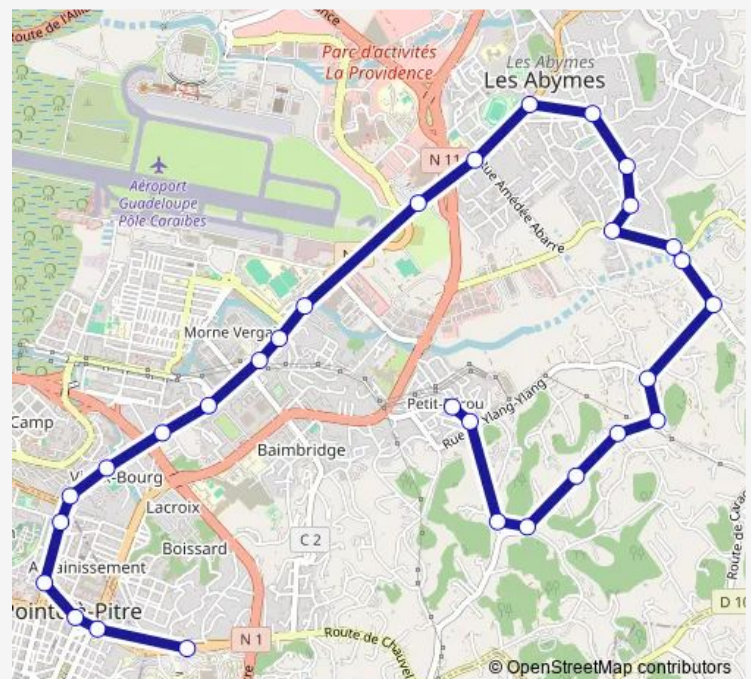

### Direction

Ecole Petit Pérou — CHU De PAP / Abymes

30 stops

[Open route schedule](#)

Ecole Petit Pérou

Petit Perou Centre

Fromager

Route De Terrasson 4

### Route schedule

Ecole Petit Pérou — CHU De PAP / Abymes

Monday 06:00-15:00

Tuesday 06:00-15:00

Wednesday 06:00-15:00

Thursday 06:00-15:00

Friday 06:00-15:00

Saturday —

### Route info

Direction: Ecole Petit Pérou

Stops: 30

Trip Duration: 0 hour 34 min

A92 — Terrasson / Chu

Anquetil

Hibiscus

Vieux Brg Abymes

## Route info

Direction: CHU De PAP / Abymes

Stops: 30

Trip Duration: 0 hour 36 min

Route De Terrasson 3

Route De Terrasson 4

Fromager

Petit Perou Centre