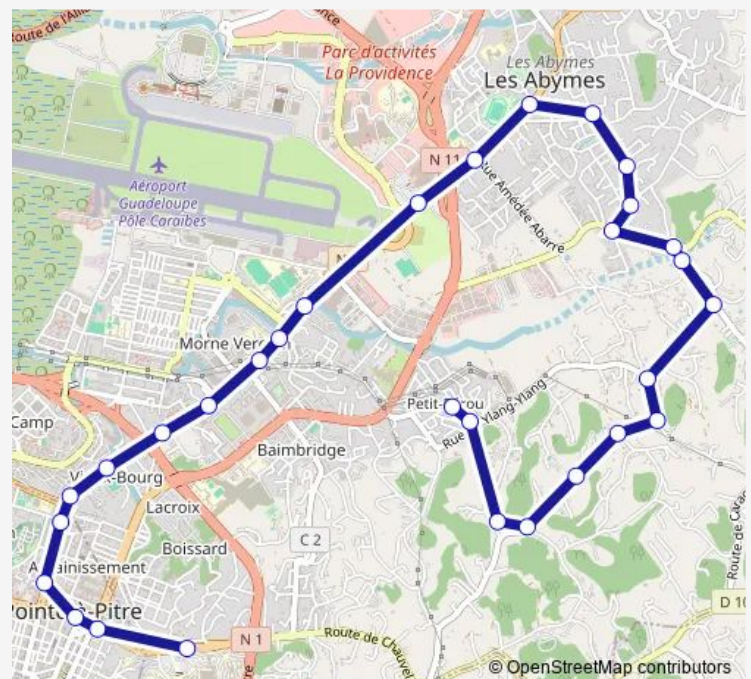

### Direction

Ecole Petit Pérou — CHU De PAP / Abymes

30 stops

[Open route schedule](#)

Ecole Petit Pérou

Petit Perou Centre

Fromager

Route De Terrasson 4

### Route schedule

Ecole Petit Pérou — CHU De PAP / Abymes

Monday 06:00-15:00

Tuesday 06:00-15:00

Wednesday 06:00-15:00

Thursday 06:00-15:00

Friday 06:00-15:00

Saturday —

### Route info

Direction: Ecole Petit Pérou

Stops: 30

Trip Duration: 0 hour 34 min

A92 — Terrasson / Chu

Anquetil

Hibiscus

Vieux Brg Abymes

## Route info

Direction: CHU De PAP / Abymes

Stops: 30

Trip Duration: 0 hour 42 min

Route De Terrasson 3

Route De Terrasson 4

Fromager

Petit Perou Centre