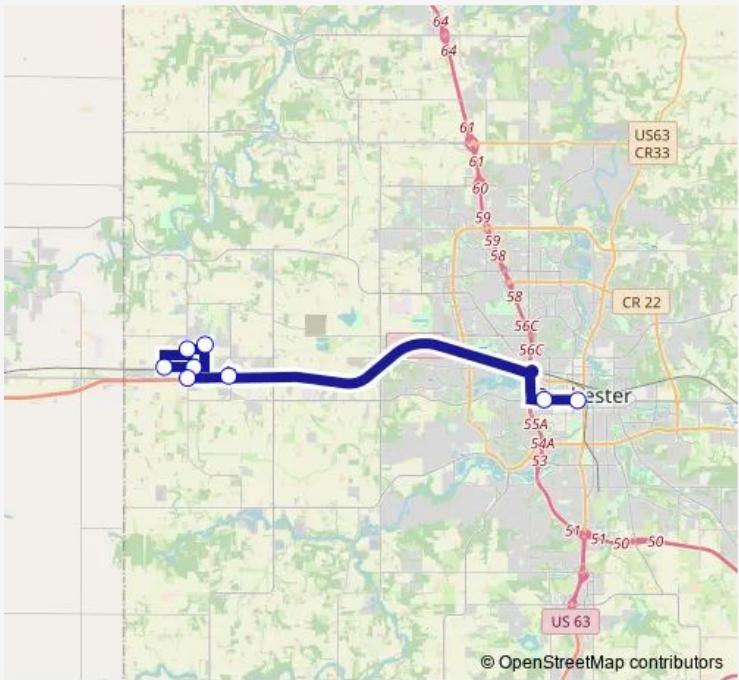

Bus Byron

[Go to website](#)

Direction
 2nd Ave. SW & 2nd St. SW (East side, North) — Byron 2nd Ave. & Frontage Rd.
 8 stops
[Open route schedule](#)

- 2nd Ave. SW & 2nd St. SW (East side, North)
- St. Mary's Hospital
- Byron City Commuter Lot
- Byron 4th St. & Byron Ave. Ne
- Byron 9th St. & 3rd Ave. Ne
- Byron 9th St. & 2nd Ave. Nw
- Byron 4th St. & 9th Ave. Nw
- Byron 2nd Ave. & Frontage Rd.

Route schedule
 2nd Ave. SW & 2nd St. SW (East side, North) — Byron 2nd Ave. & Frontage Rd.

Monday	17:15
Tuesday	17:15
Wednesday	17:15
Thursday	17:15
Friday	17:15
Saturday	—
Sunday	—

Route info
 Direction: 2nd Ave. SW & 2nd St. SW (East side, North)
 Stops: 8
 Trip Duration: 0 hour 39 min

Direction

Byron 2nd Ave. & Frontage Rd. — 2nd Ave. SW & 2nd St. SW (East side, North)

8 stops

[Open route schedule](#)

Byron 2nd Ave. & Frontage Rd.

Byron 4th St. & 9th Ave. Nw

Byron 9th St. & 2nd Ave. Nw

Byron 9th St. & 3rd Ave. Ne

Byron 4th St. & Byron Ave. Ne

Byron City Commuter Lot

St. Mary's Hospital

2nd Ave. SW & 2nd St. SW (East side, North)

Route schedule

Byron 2nd Ave. & Frontage Rd. — 2nd Ave. SW & 2nd St. SW (East side, North)