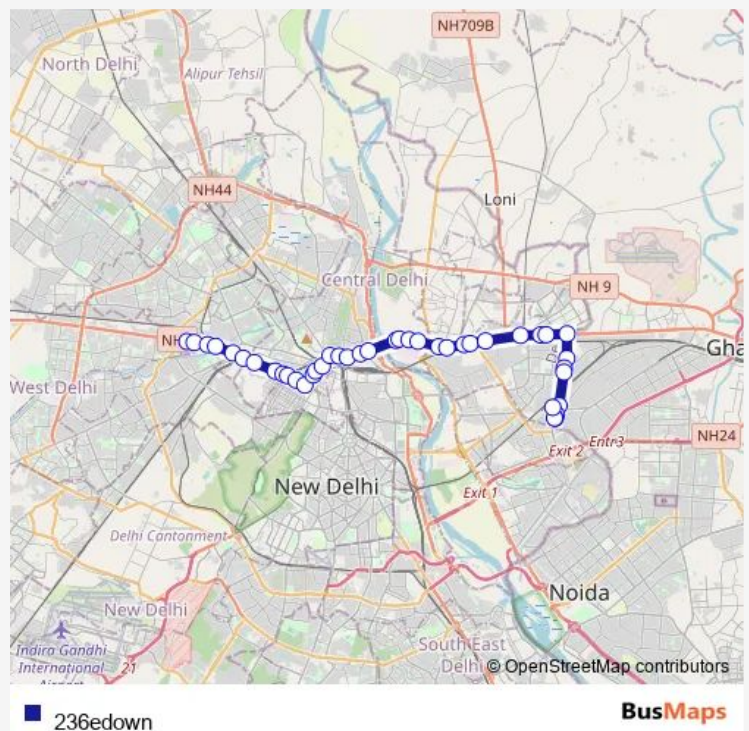

Isbt Nityanand Marg

Isbt Bridge

Metro Train Depot

Route schedule

Punjabi Bagh Terminal (Rohtak Road) — Anand Vihar Isbt Terminal

Monday 06:54-22:31

Tuesday 06:54-22:31

Wednesday 06:54-22:31

Thursday 06:54-22:31

Friday 06:54-22:31

Saturday 06:54-22:31

Sunday 06:54-22:31

Route info

Direction: Punjabi Bagh Terminal (Rohtak Road)

Stops: 41

Trip Duration: 1 hour 32 min