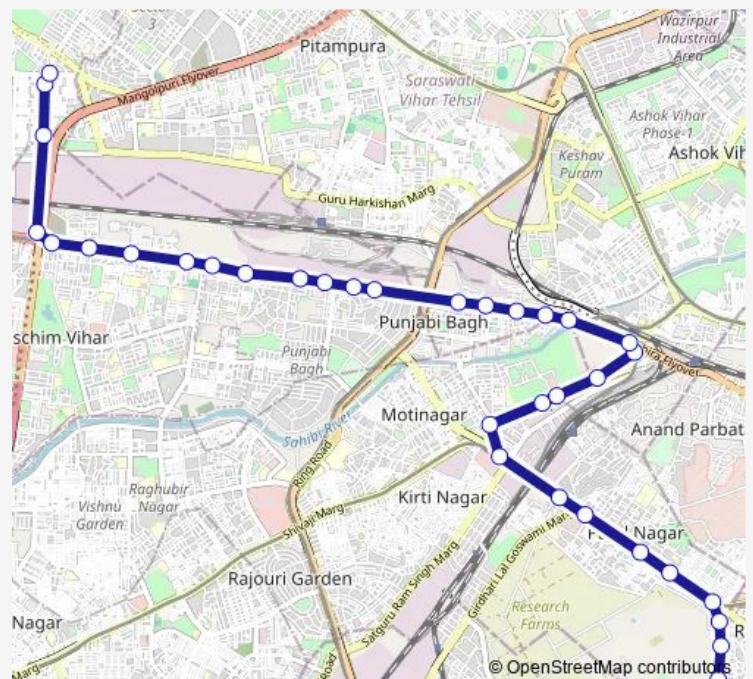

Bus 953stlup

[Go to website](#)

Direction

R Block Rajendra Nagar — D Block Mangol Puri (T)

34 stops

[Open route schedule](#)

R Block Rajendra Nagar

N.P.L Colony

East Patel Nagar

East Patel Nagar

South Patel Nagar (Metro Station)

West Patel Nagar

Shadipur DTC Colony Metro Station

Shadipur Depot

Moti Nagar Industrial Area

ESI Dispensary/Cghs Dispensary

Campa Cola

Swatantra Bharat Mills

DCM Chemical

Zakhira

Zakhira (Rohtak Road)

Ashok Park Main

Ram Pura

Jai Dev Park

Punjabi Bagh West Power House

Punjabi Bagh Terminal (Rohtak Road)

Maharaja Agrasen Hospital

Route schedule

R Block Rajendra Nagar — D Block Mangol Puri (T)

Monday 07:36-20:48

Tuesday 07:36-20:48

Wednesday 07:36-20:48

Thursday 07:36-20:48

Friday 07:36-20:48

Saturday 07:36-20:48

Sunday 07:36-20:48

Route info

Direction: R Block Rajendra Nagar

Stops: 34

Trip Duration: 0 hour 59 min

953stlup

BusMaps