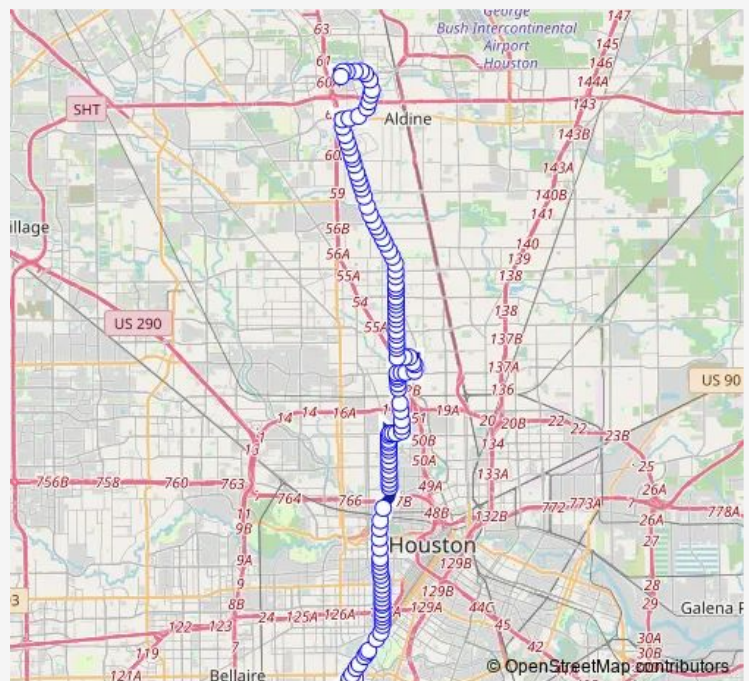

Montrose Blvd @ Milford St

Montrose Blvd @ Chelsea Pl

Montrose Blvd @ Woodrow St

Montrose Blvd @ Richmond Ave

Montrose Blvd @ Colquitt

Montrose Blvd @ Branard St

Montrose Blvd @ W Alabama St

Montrose Blvd @ Kipling St

Montrose Blvd @ Hawthorne St

Route schedule

Texas Medical Center Transit Center — Greenspoint Transit Center

Monday 04:40-00:05⁺¹

Tuesday 04:40-00:05⁺¹

Wednesday 04:40-00:05⁺¹

Thursday 04:40-00:05⁺¹

Friday 04:40-00:05⁺¹

Saturday 05:45-00:15⁺¹

Sunday 05:45-00:15⁺¹

Route info

Direction: Texas Medical Center Transit Center

Stops: 119

Trip Duration: 1 hour 27 min

056 — Airline / Montrose

Montrose Blvd @ Westheimer Rd

Montrose Blvd @ Missouri St

Montrose Blvd @ Fairview St

Montrose Blvd @ W Drew St

Montrose Blvd @ Bomar St

Montrose Blvd @ W Gray St

Montrose Blvd @ W Dallas St

Montrose Blvd @ Allen Pkwy

Studemont St @ Memorial Ct