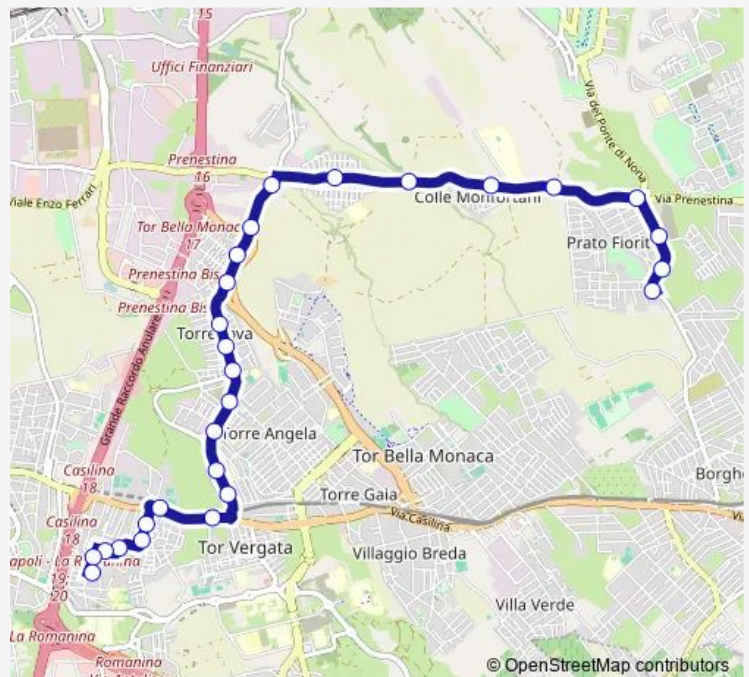

### Direction

Raimondi M. — Roccalumera/Borghesiana

30 stops

[Open route schedule](#)

- Raimondi M.
- Piffetti/Rossini
- Piffetti/Turino DI Sano
- Orafi/Maggiolini
- Orafi/Casilina
- Giardinetti (Mc)
- Torrenova (Mc)
- Torrenova/Toraldo
- Torrenova/Fumagalli
- Torrenova/Poseidone
- Torrenova/Torraccio Torrenova
- Torrenova/Casetta Mistica
- Torrenova/Naiadi
- Torrenova/Giuturna
- Torrenova/Squinzano
- Torrenova/Bitonto
- Torrenova/TOR Bella Monaca
- Prenestina/Torrenova
- Prenestina/Calabritto
- Prenestina/Cervinara
- Prenestina/Montemarano

### Route schedule

Raimondi M. — Roccalumera/Borghesiana

|           |                           |
|-----------|---------------------------|
| Monday    | 05:30-00:40 <sup>+1</sup> |
| Tuesday   | 05:30-00:40 <sup>+1</sup> |
| Wednesday | 05:30-00:40 <sup>+1</sup> |
| Thursday  | 05:30-00:40 <sup>+1</sup> |
| Friday    | 05:30-00:40 <sup>+1</sup> |
| Saturday  | 05:30-00:40 <sup>+1</sup> |
| Sunday    | 05:30-00:40 <sup>+1</sup> |

### Route info

Direction: Raimondi M.

Stops: 30

Trip Duration: 0 hour 27 min

Prenestina/Valle Maggiore

Prenestina/S. M. Capua Vetere

Prenestina/Avola

Avola/S. Lucia DEL Mela

## Direction

Roccalumera/Borghesiana — Raimondi M.

27 stops

[Open route schedule](#)

Roccalumera/Borghesiana

Borghesiana/Ginosa

Borghesiana/Grottaglie

Prenestina/Borghesiana