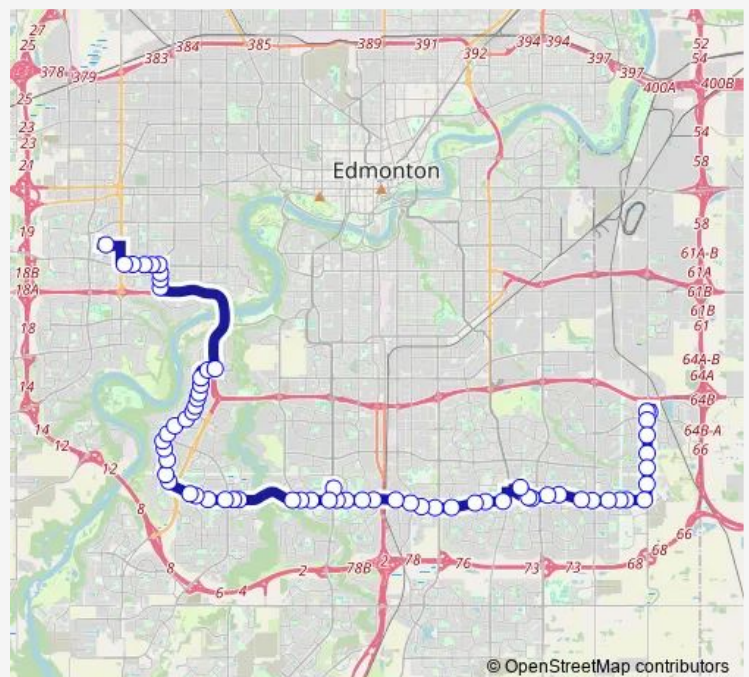

169 Street & 87 Avenue

164 Street & 87 Avenue

161 Street & 87 Avenue

159 Street & 87 Avenue

159 Street & 83 Avenue

159 Street & 81 Avenue

159 Street & Whitemud Drive

Whitemud Drive SB & 53 Avenue

Riverbend Road & Rabbit Hill Road

Riverbend Road & Henderson Street

Riverbend Road & Falconer Gate

Riverbend Road & Heath Road N

Route schedule

West Edmonton Mall Transit Centre Bay D — Meadows Transit Centre Bay J

Monday	05:07-00:45 ⁺¹
Tuesday	05:07-00:45 ⁺¹
Wednesday	05:07-00:45 ⁺¹
Thursday	05:07-00:45 ⁺¹
Friday	05:07-00:45 ⁺¹
Saturday	05:50-00:04 ⁺¹
Sunday	06:06-00:01 ⁺¹

Route info

Direction: West Edmonton Mall Transit Centre Bay D

Stops: 72

Trip Duration: 1 hour 9 min

056 — Mill Woods - Leger - West Edmonton Mall

Riverbend Road & Heath Road S

Haddow Drive & Riverbend Road

Leger Transit Centre Bay D

Tegler Gate & 23 Avenue

Rabbit Hill Road & 23 Avenue