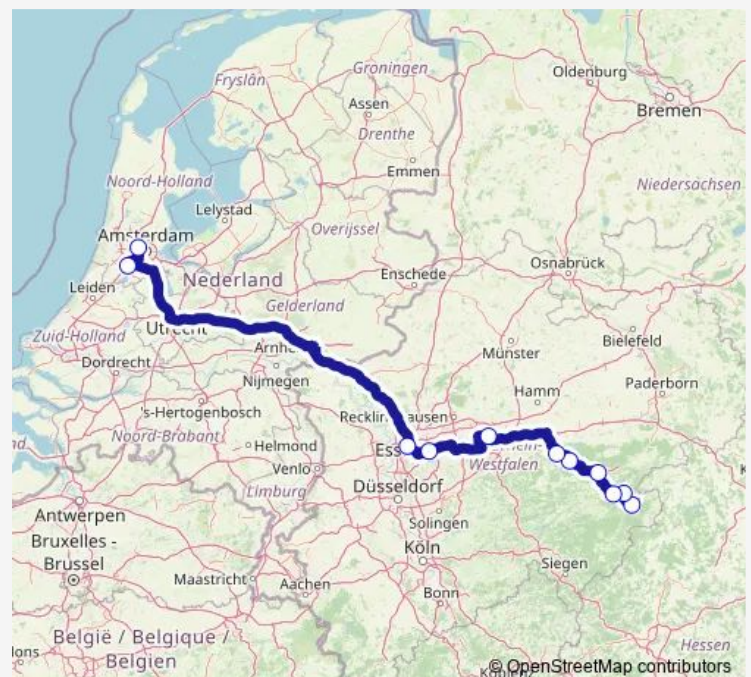

Essen Hbf

Utrecht Central Station

Amsterdam Schiphol Airport

Amsterdam Sloterdijk

Route schedule

Dortmund Hbf — Amsterdam Sloterdijk

Monday

—

Saturday

08:10

Sunday

08:10

Route info

Direction: Dortmund Hbf

Stops: 6

Trip Duration: 4 hour 15 min

Direction

Amsterdam Sloterdijk — Dortmund Hbf

6 stops

[Open route schedule](#)

Amsterdam Sloterdijk

Amsterdam Schiphol Airport

Utrecht Central Station

Essen Hbf

Bochum Hbf

Dortmund Hbf

Route schedule

Amsterdam Sloterdijk — Dortmund Hbf

Monday	15:00
Tuesday	—
Wednesday	—
Thursday	15:00
Friday	—
Saturday	—
Sunday	—

Route info

Direction: Amsterdam Sloterdijk

Stops: 6