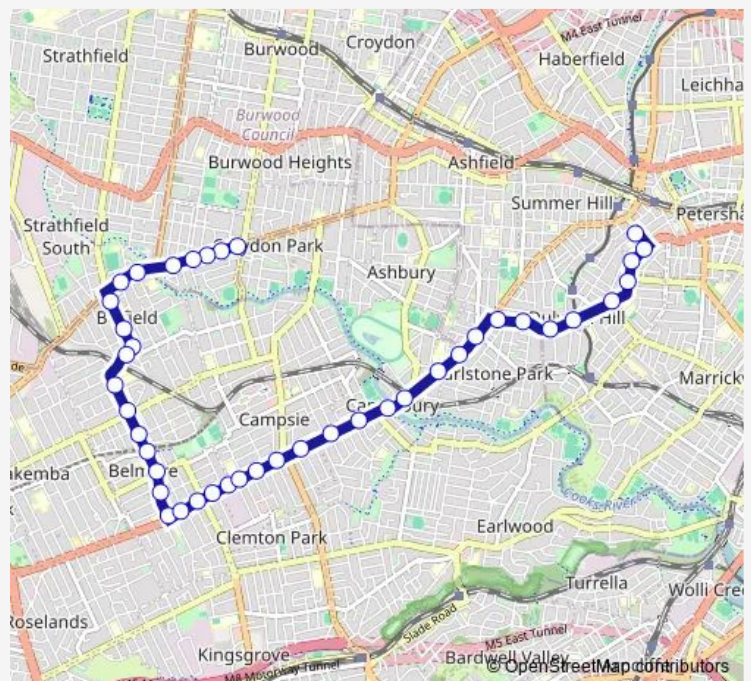

Georges River Rd After Burwood Rd

Georges River Rd After McCall Av

Georges River Rd Opp Rawson St

Georges River Rd Before Lees Av

Georges River Rd At Walsh Av

Punchbowl Rd At Margaret St

Punchbowl Rd At Scott St

Belfield Shops, Burwood Rd

Burwood Rd At Clarence St

Burwood Rd Before Bruce Av

Burwood Rd At Burnham St

Belmore Boys High School, Burwood Rd

Burwood Rd At Lakemba St

Burwood Rd At Etela St

Belmore Station, Burwood Rd

Belmore Shops, Burwood Rd

Burwood Rd At Reginald Av

Burwood Rd Before Canterbury Rd

Canterbury Rd At Drummond St

Canterbury Rd Before Sharp St

Route schedule

Georges River Rd After Burwood Rd — Christian Brothers' High School, Denison Rd

Monday	07:32
Tuesday	07:32
Wednesday	07:32
Thursday	07:32
Friday	—
Saturday	—
Sunday	—

Route info

Direction: Georges River Rd After Burwood Rd

Stops: 42

Trip Duration: 0 hour 40 min

613s — Christian Bros Lewisham to Georges River and Burwood Rds **BusMaps**