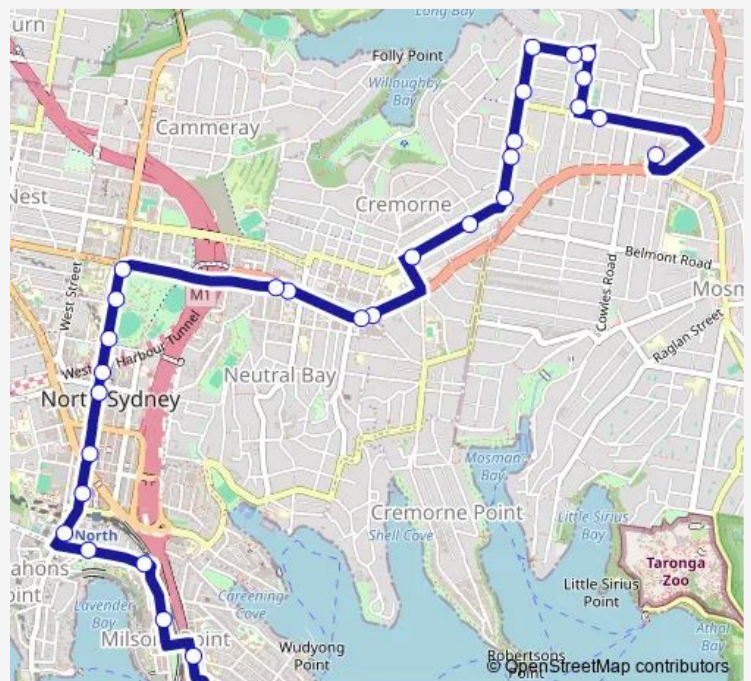

Military Rd Opp Big Bear Shopping Centre

Watson Street Interchange, Stand B

Miller St At Falcon St

Miller St Opp Carlow St

North Sydney Oval, Miller St

Route schedule

Bridgepoint Shopping Centre, Brady St — Olympic Dr Before Alfred St

Monday 07:12

Tuesday 07:12

Wednesday 07:12

Thursday 07:12

Friday 07:12

Saturday —

Sunday —

Route info

Direction: Bridgepoint Shopping Centre, Brady St

Stops: 29

Trip Duration: 0 hour 36 min

589n — Fitzroy St at Alfred St, Milsons Pt to Brady St before Military Rd, Mosman

Miller St After McLaren St

Victoria Cross Station, Miller St, Stand F

Miller St Before Blue St

Blues Point Rd Before Lavender St

Lavender St Before Walker St

Lavender St Opp Cliff St

Milsons Point Station, Alfred St Sth

Broughton St At Pitt St

Olympic Dr Before Alfred St

Direction