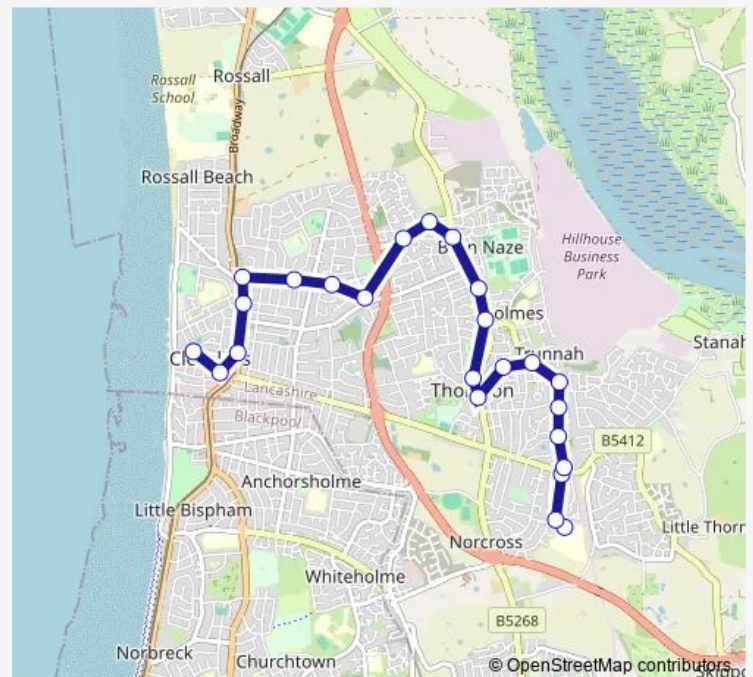

Bus 568 Cleveleys - Thornton Millfield SPAC

[Go to website](#)

Direction

Millfield High School — Bus Station

24 stops

[Open route schedule](#)

- Millfield High School
- Belvedere Road
- Centre
- Centre
- Edgeway Place
- Briar Road
- Bancroft Ave
- Spar
- Longton Avenue
- Fleetwood Road North
- Gardeners Arms
- Trunnah Church
- Reta Drive
- Rippingale Way
- Pheasants Wood
- Mayfield Avenue
- West Drive
- Halton Avenue
- Lincoln Avenue
- Dorset Avenue
- Beach Road

Route schedule

Millfield High School — Bus Station

Monday	15:00
Tuesday	15:00
Wednesday	15:00
Thursday	15:00
Friday	15:00
Saturday	—
Sunday	—

Route info

Direction: Millfield High School

Stops: 24

Trip Duration: 0 hour 26 min

■ 568 — Cleveleys - Thornton Millfield SPAC

BusMaps

Rough Lea Road

Nutter Road

Bus Station

Direction

Bus Station — Millfield High School

23 stops

[Open route schedule](#)

Bus Station

Rough Lea Road

Library

Dorset Avenue

Lincoln Ave

Halton Avenue

Central Avenue North