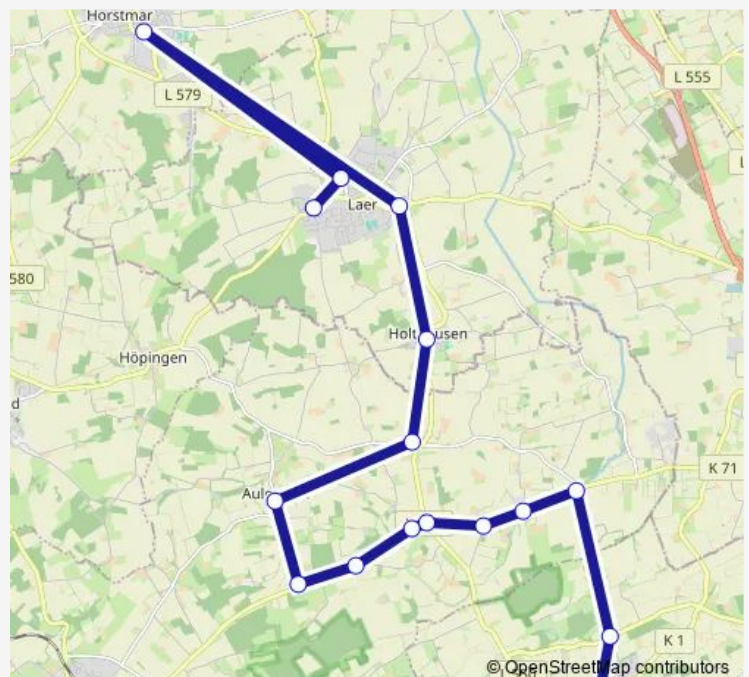

Walingen, Böckenholt

Havixbeck, Baumberge Sporthalle

Route schedule

Laer, Heidenbaum — Havixbeck, Baumberge Sporthalle

Monday 07:04

Tuesday 07:04

Wednesday 07:04

Thursday 07:04

Friday 07:04

Saturday —

Sunday —

Route info

Direction: Laer, Heidenbaum

Stops: 14

Trip Duration: 0 hour 36 min

Direction

Havixbeck, Baumberge Sporthalle — Laer, Heidenbaum

13 stops

[Open route schedule](#)

Havixbeck, Baumberge Sporthalle

Havixbeck, Wallingen 1

Beerlage, Thumann (Parkplatz)

Beerlage, Temming

Beerlage, Tombrink

Beerlage, Alte Molkerei

Beerlage, Holtkamp

Beerlage, Sommer

Beerlage, Fehmer

Laer (Kr ST), Holthäuser Str.

Horstmar, Borghorster Weg

Laer, Ehem. Postamt

Laer, Heidenbaum