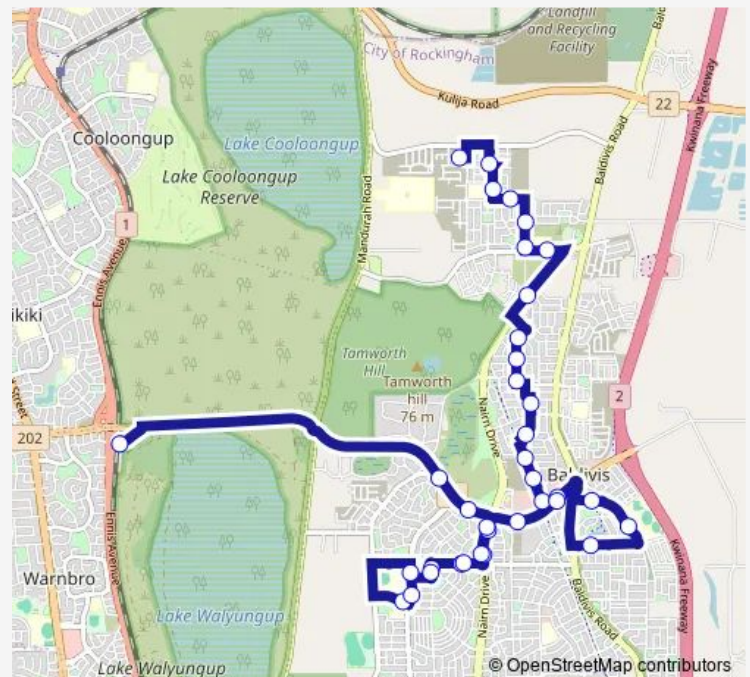

Rivergums Bvd After Thomasia App

Safety Bay Rd After Baldivis Rd

Route schedule

Sierra Pde Before Mcdonald Rd — Warnbro Stn Stand 7

Monday 05:19-19:45

Tuesday 05:19-19:45

Wednesday 05:19-19:45

Thursday 05:19-19:45

Friday 05:19-19:45

Saturday 06:59-17:59

Sunday 07:59-18:00

Route info

Direction: Sierra Pde Before Mcdonald Rd

Stops: 36

Trip Duration: 0 hour 43 min

Safety Bay Rd Before Settlers Av

Nairn Dr After Safety Bay Rd

Nairn Dr Before Clyde Av

Clyde Av After Tranby Dr

Brennan Prom After Clyde Av

Arpenteur Dr After Clyde Av

Tranby Dr After Eighty Rd

Arpenteur Dr After Tranby Dr

Brennan Prom After Wilson Pass