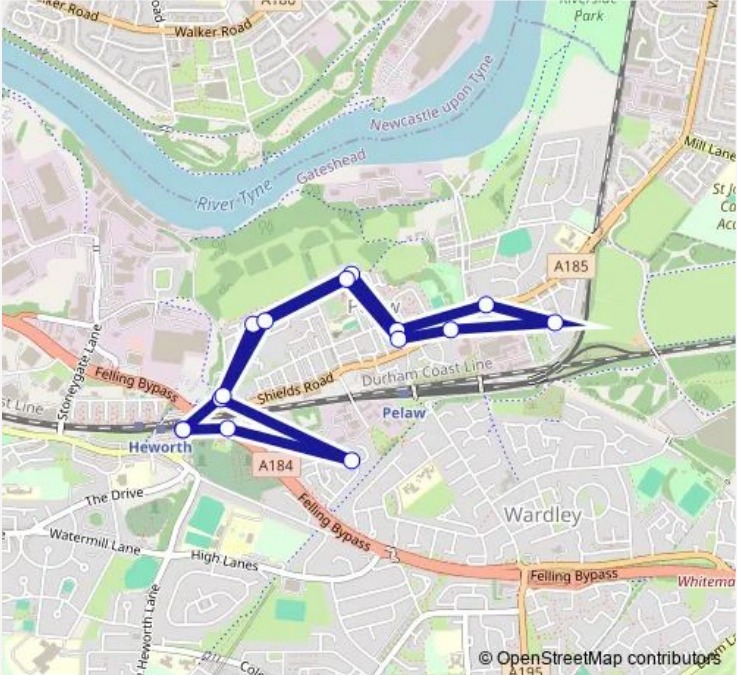

Bus 568 Heworth - Monkton Business Park

[Go to website](#)

Direction
 Heworth Interchange — Heworth Interchange
 15 stops
[Open route schedule](#)

- Heworth Interchange
- Heworth Felling By-Pass
- Lakes Estate
- Heworth Lane-Maiden Over
- Gosforth Terrace
- Fisherwell Road
- Fisherwell Road
- Shields Road-Morven Drive
- Woods Green
- Shields Road-Stonehills
- Fisherwell Road - Shields Road
- Fisherwell Road
- Gosforth Terrace
- Heworth Lane-Maiden Over
- Heworth Interchange

Route schedule
 Heworth Interchange — Heworth Interchange

Monday	09:12-15:12
Tuesday	09:12-15:12
Wednesday	09:12-15:12
Thursday	09:12-15:12
Friday	09:12-15:12
Saturday	09:12-16:12
Sunday	—

Route info
 Direction: Heworth Interchange
 Stops: 15
 Trip Duration: 0 hour 16 min

568 — Heworth - Monkton Business Park **BusMaps**

568 Bus time schedules and route maps are available in an offline PDF at busmaps.com. Use the busmaps.com website to see live bus times, train schedule or subway schedule, and step-by-step directions for all public transit in Gateshead

The schedule is provided in the local timezone. Times with "(+1)" indicate departures on the next day.

PDF file created on 2025-02-26

2024 BusMaps.com - All Rights Reserved