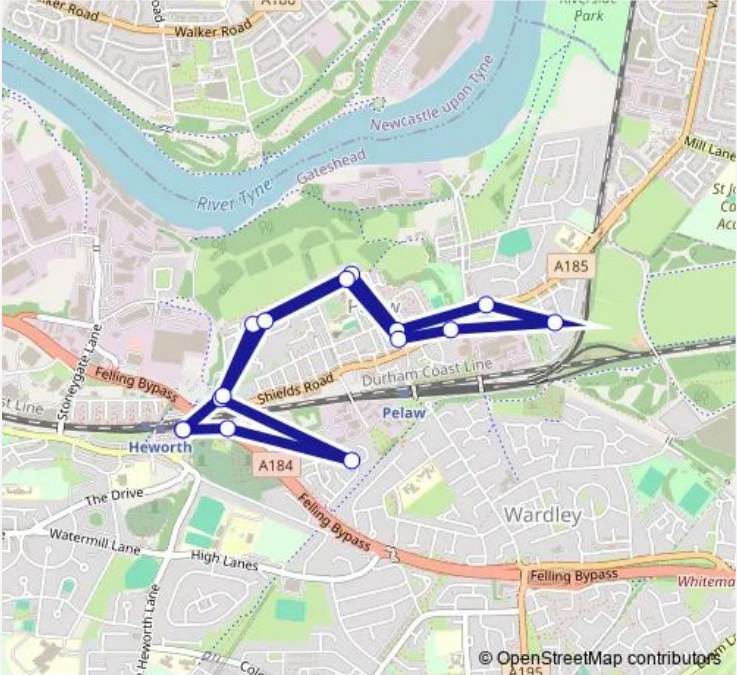

Bus 568 Heworth - Monkton Business Park

[Go to website](#)

**Direction**  
 Heworth Interchange — Heworth Interchange  
 15 stops  
[Open route schedule](#)

- Heworth Interchange
- Heworth Felling By-Pass
- Lakes Estate
- Heworth Lane-Maiden Over
- Gosforth Terrace
- Fisherwell Road
- Fisherwell Road
- Shields Road-Morven Drive
- Woods Green
- Shields Road-Stonehills
- Fisherwell Road - Shields Road
- Fisherwell Road
- Gosforth Terrace
- Heworth Lane-Maiden Over
- Heworth Interchange

Route schedule  
 Heworth Interchange — Heworth Interchange

Monday	09:12-15:12
Tuesday	09:12-15:12
Wednesday	09:12-15:12
Thursday	09:12-15:12
Friday	09:12-15:12
Saturday	09:12-16:12
Sunday	—

Route info  
 Direction: Heworth Interchange  
 Stops: 15  
 Trip Duration: 0 hour 16 min

■ 568 — Heworth - Monkton Business Park **BusMaps**

568 Bus time schedules and route maps are available in an offline PDF at [busmaps.com](https://busmaps.com). Use the [busmaps.com](https://busmaps.com) website to see live bus times, train schedule or subway schedule, and step-by-step directions for all public transit in Gateshead

The schedule is provided in the local timezone. Times with "(+1)" indicate departures on the next day.

PDF file created on 2025-01-16

2024 BusMaps.com - All Rights Reserved