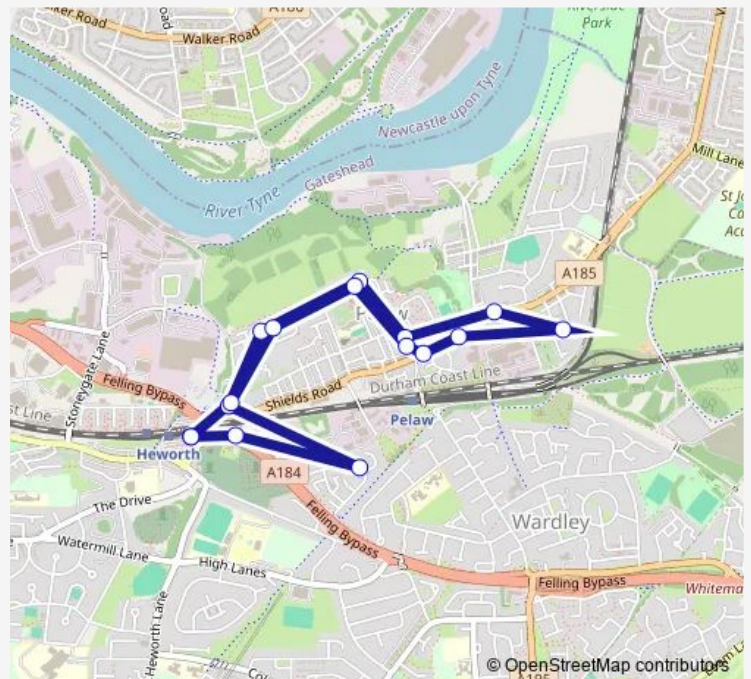

Bus 568

[Go to website](#)

Direction

Heworth Interchange — Heworth Interchange

24 stops

[Open route schedule](#)

- Heworth Interchange
- Heworth Felling By-Pass
- Lakes Estate
- Heworth Lane-Maiden Over
- Gosforth Terrace
- Fisherwell Road
- Fisherwell Road
- Shields Road-Morven Drive
- Shields Road-Richmond Avenue
- Victoria Road West-Mill Crescent
- Hebburn College
- Mill Lane-Mill Tavern
- Monkton Business Park
- Monkton Business Park South
- Mill Lane-St James Church
- Hebburn College
- Shields Road-Richmond Avenue
- Shields Road-Stonehills
- Shields Road-Croxdale Terrace
- Fisherwell Road - Shields Road
- Fisherwell Road

Stops: 24

Route Duration: 0 hour 27 min

568

Gosforth Terrace

Heworth Lane-Maiden Over

Heworth Interchange

Direction

Heworth Interchange — Heworth Interchange

16 stops

[Open route schedule](#)

Heworth Interchange

Heworth Felling By-Pass

Lakes Estate

Heworth Lane-Maiden Over

Gosforth Terrace

Fisherwell Road

Friday 09:12-15:12

Saturday 09:12-16:12

Sunday —

Route info

Direction: Heworth Interchange

Stops: 16

Trip Duration: 0 hour 16 min

568 Bus time schedules and route maps are available in an offline PDF at busmaps.com. Use the busmaps.com website to see live bus times, train schedule or subway schedule, and step-by-step directions for all public transit in Gateshead