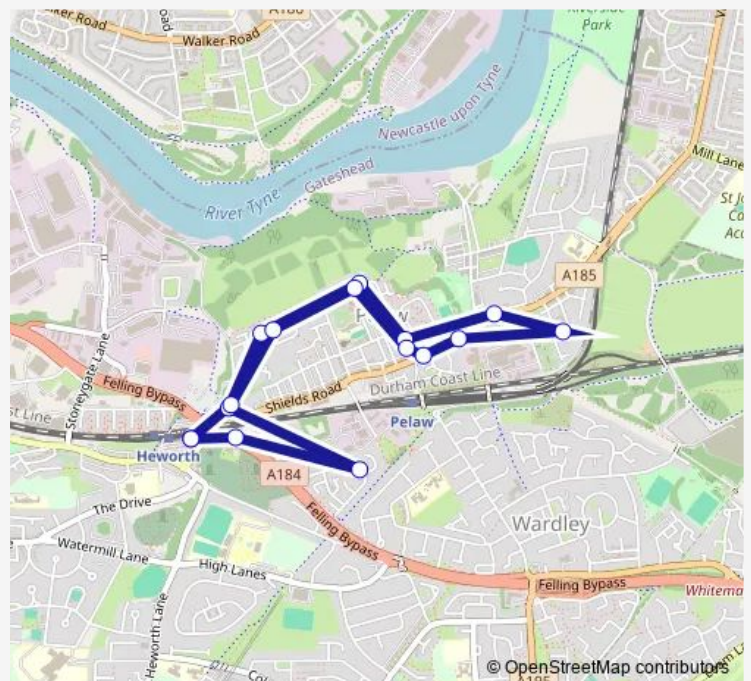

### Direction

Heworth Interchange — Heworth Interchange

24 stops

[Open route schedule](#)

- Heworth Interchange
- Heworth Felling By-Pass
- Lakes Estate
- Heworth Lane-Maiden Over
- Gosforth Terrace
- Fisherwell Road
- Fisherwell Road
- Shields Road-Morven Drive
- Shields Road-Richmond Avenue
- Victoria Road West-Mill Crescent
- Hebburn College
- Mill Lane-Mill Tavern
- Monkton Business Park
- Monkton Business Park South
- Mill Lane-St James Church
- Hebburn College
- Shields Road-Richmond Avenue
- Shields Road-Stonehills
- Shields Road-Croxdale Terrace
- Fisherwell Road - Shields Road
- Fisherwell Road

### Route info

Direction: Heworth Interchange

Stops: 24

Trip Duration: 0 hour 27 min

Gosforth Terrace

Heworth Lane-Maiden Over

Heworth Interchange

**Direction**

Heworth Interchange — Heworth Interchange

16 stops

[Open route schedule](#)

Heworth Interchange

Heworth Felling By-Pass

Lakes Estate

Heworth Lane-Maiden Over

Gosforth Terrace

## Route info

Direction: Heworth Interchange

Stops: 16

Trip Duration: 0 hour 16 min

568 Bus time schedules and route maps are available in an offline PDF at [busmaps.com](http://busmaps.com). Use the [busmaps.com](http://busmaps.com) website to see live bus times, train schedule or subway schedule, and step-by-step directions for all public transit in Gateshead