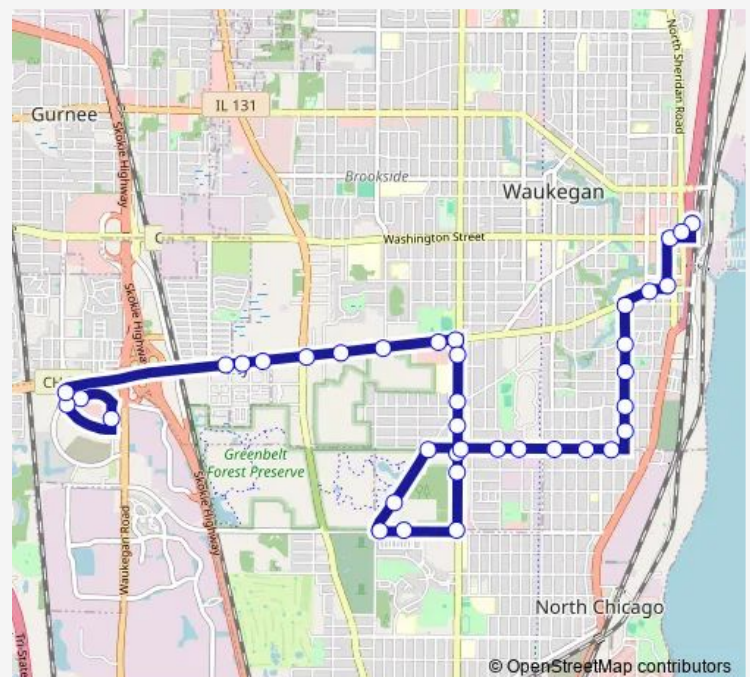

Audrey Nixon Blvd (14th St) & Carter Ct

Audrey Nixon Blvd (14th St) & Dugdale Rd

Whispering Oaks Apartments (2479 W Dugdale Rd)

Route schedule

Walmart (170 Northpoint Blvd) — Sheridan Rd & Washington St

Monday 05:12-23:29

Tuesday 05:12-23:29

Wednesday 05:12-23:29

Thursday 05:12-23:29

Friday 05:12-23:29

Saturday 07:46-23:36

Sunday 09:48-20:35

Route info

Direction: Walmart (170 Northpoint Blvd)

Stops: 38

Trip Duration: 0 hour 25 min

568 — Belvidere

Dugdale Rd & 10th St

10th St & Lewis Ave

10th St & Washington Park

10th St & Elizabeth Ave

10th St & Jackson St

Friday 06:32-23:00

Saturday 08:02-23:07

Sunday 10:02-20:12

Route info

Direction: Sheridan Rd & Washington St

Stops: 35

Trip Duration: 0 hour 26 min

561 S Lewis Ave