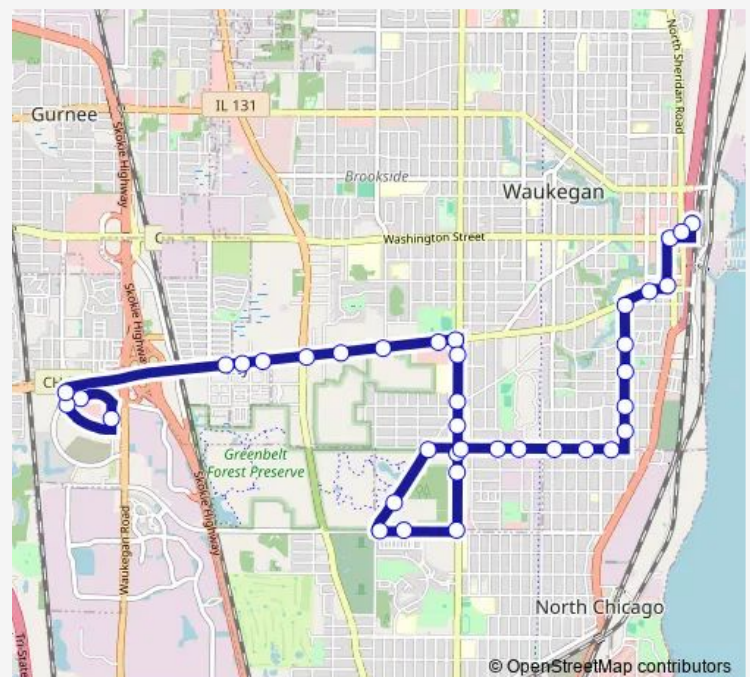

Audrey Nixon Blvd (14th St) & Carter Ct

Audrey Nixon Blvd (14th St) & Dugdale Rd

Whispering Oaks Apartments (2479 W Dugdale Rd)

Route schedule

Walmart (170 Northpoint Blvd) — Sheridan Rd & Washington St

Monday 05:12-23:29

Tuesday 05:12-23:29

Wednesday 05:12-23:29

Thursday 05:12-23:29

Friday 05:12-23:29

Saturday 07:46-23:36

Sunday 09:48-20:35

Route info

Direction: Walmart (170 Northpoint Blvd)

Stops: 38

Trip Duration: 0 hour 27 min

568 — Belvidere

Dugdale Rd & 10th St

10th St & Lewis Ave

10th St & Washington Park

10th St & Elizabeth Ave

10th St & Jackson St

Friday 06:32-23:00

Saturday 08:02-23:07

Sunday 10:02-20:12

Route info

Direction: Sheridan Rd & Washington St

Stops: 35

Trip Duration: 0 hour 27 min

561 S Lewis Ave