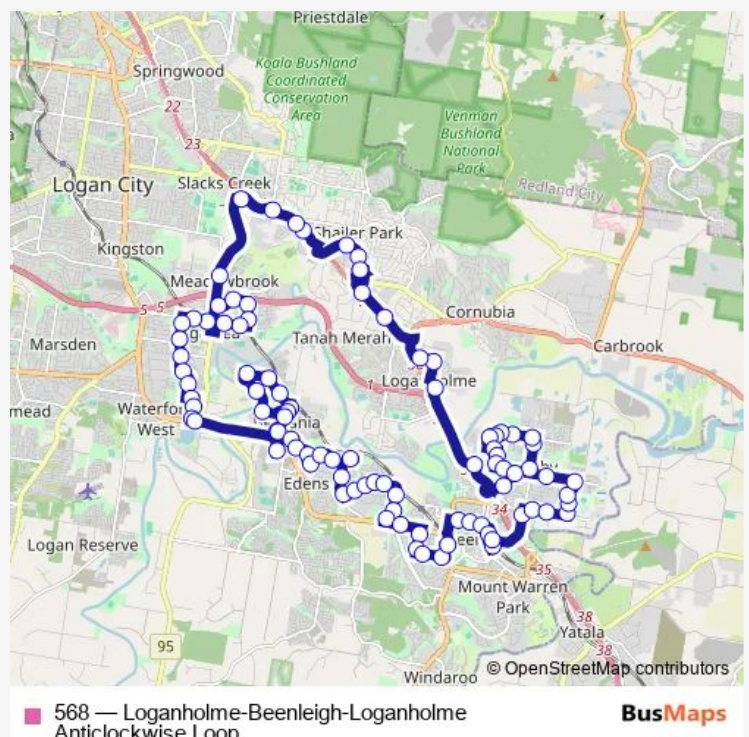

### Direction

Loganholme, stop A — Loganholme, stop A

93 stops

[Open route schedule](#)

- Loganholme, stop A
- Mandew St at Hyperdome
- Mandew St at Plantain Road
- Pacific Hwy at Alfred Street
- Pacific Hwy at Springlands Drive
- Pacific Hwy at Centenary Road
- Slacks Creek park 'n' ride stop B
- Loganlea Rd near Ellerslie Rd - Closed till January 2025
- Edenlea Dr at Meadowbrook Shopping Centre
- Edenlea Dr at Edenlea Park
- Edenlea Dr at Kilsay Crescent
- Edenlea Dr at Berendt Court
- Armstrong Rd at Loganlea Tafe
- Armstrong Rd at Logan Hospital
- Loganlea station
- Station Rd near Catalina St
- Haig Rd at Omalley Street
- Haig Rd at Sarah Street
- Haig Rd at Webb Road
- Haig Rd at Crestview Street
- Haig Rd at Phie Street

### Route schedule

Loganholme, stop A — Loganholme, stop A

Monday	09:51-15:54
Tuesday	—
Wednesday	—
Thursday	—
Friday	—
Saturday	—
Sunday	—

### Route info

Direction: Loganholme, stop A

Stops: 93

Trip Duration: 1 hour 29 min

Short St at Allora St

Allora St near Glenda St

Allora St at John St

Kingston Rd at Waterford West Shops

Station Rd near Federation Dr

Mathews St near Station Rd

Montrose Ave near Eastbourne Rd

Montrose Ave near Clarendon Ave

King Arthur Bvd near Lynette Ct

Ivanhoe Dr near King Arthur Bvd

Ivanhoe Dr near Jessie Cr