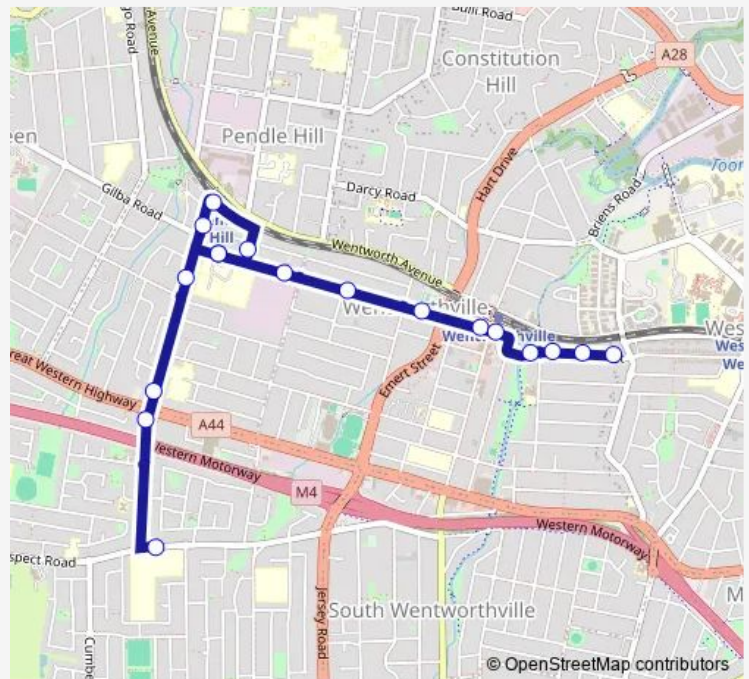

School Bus 2526 St Pauls Greystanes to Wentworthville via Pendle Hill

[Go to website](#)

**Direction**

St Pauls Catholic College, Old Prospect Rd — Veron St Before Bridge Rd

18 stops

[Open route schedule](#)

- St Pauls Catholic College, Old Prospect Rd
- Ettalong Rd Before Great Western Hwy
- Pendle Way After Great Western Hwy
- Pendle Way Before Macklin St
- Dunmore St Opp Pendle Hill Retirement Villages
- Goodall St Before Stapleton St
- Joyce St Opp Pendle Hill Station
- Pendle Way At Stapleton St
- Dunmore St Opp Pendle Hill Retirement Villages
- Dunmore St Before Jones St
- Dunmore St Opp Layton St
- Wentworthville Swimming Pool, Dunmore St
- Dunmore St Before Station St
- Dunmore St At Station St
- Veron St Opp Lytton St
- 51 Veron St
- 31 Veron St
- Veron St Before Bridge Rd

Route schedule

St Pauls Catholic College, Old Prospect Rd — Veron St Before Bridge Rd

|           |       |
|-----------|-------|
| Monday    | 15:10 |
| Tuesday   | 15:10 |
| Wednesday | 15:10 |
| Thursday  | 15:10 |
| Friday    | 15:10 |
| Saturday  | —     |
| Sunday    | —     |

Route info

Direction: St Pauls Catholic College, Old Prospect Rd

Stops: 18

Trip Duration: 0 hour 23 min

2526 — St Pauls Greystanes to Wentworthville via Pendle Hill

2526 School Bus time schedules and route maps are available in an offline PDF at [busmaps.com](https://busmaps.com). Use the [busmaps.com](https://busmaps.com) website to see live bus times, train schedule or subway schedule, and step-by-step directions for all public transit in Parramatta