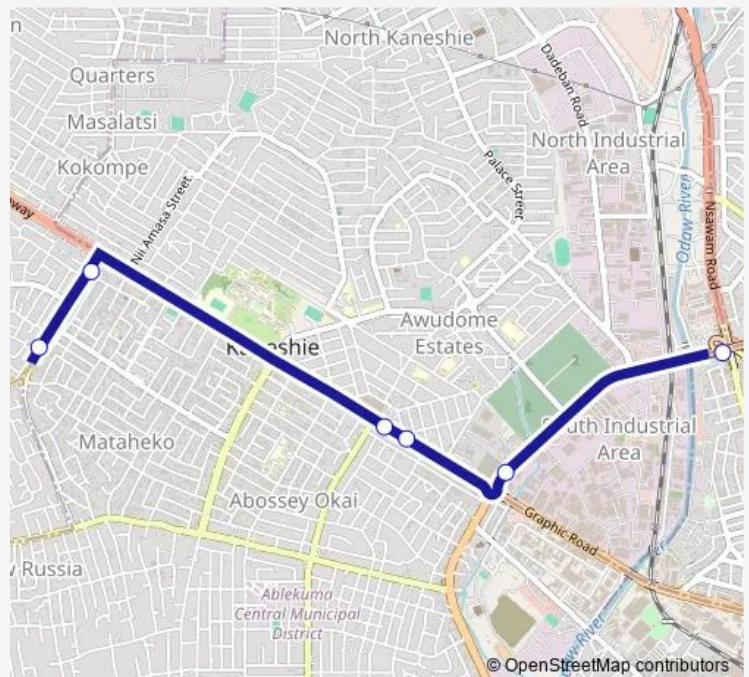

Bus 188B Asore Danho to Circle

[Go to website](#)

Direction

Terminal Asore Danho — Terminal Circle

6 stops

[Open route schedule](#)

Terminal Asore Danho

Dansoman Junction 251

Kaneshie Market Station

Kaneshie Societe Generale

Obetsebi Roundabout

Terminal Circle

Route schedule

Terminal Asore Danho — Terminal Circle

Monday 12:16

Tuesday 12:16

Wednesday 12:16

Thursday 12:16

Friday 12:16

Saturday 12:16

Sunday 12:16

Route info

Direction: Terminal Asore Danho

Stops: 6

Trip Duration: 0 hour 19 min

■ 188B — Asore Danho to Circle

188B Bus time schedules and route maps are available in an offline PDF at busmaps.com. Use the busmaps.com website to see live bus times, train schedule or subway schedule, and step-by-step directions for all public transit in Accra