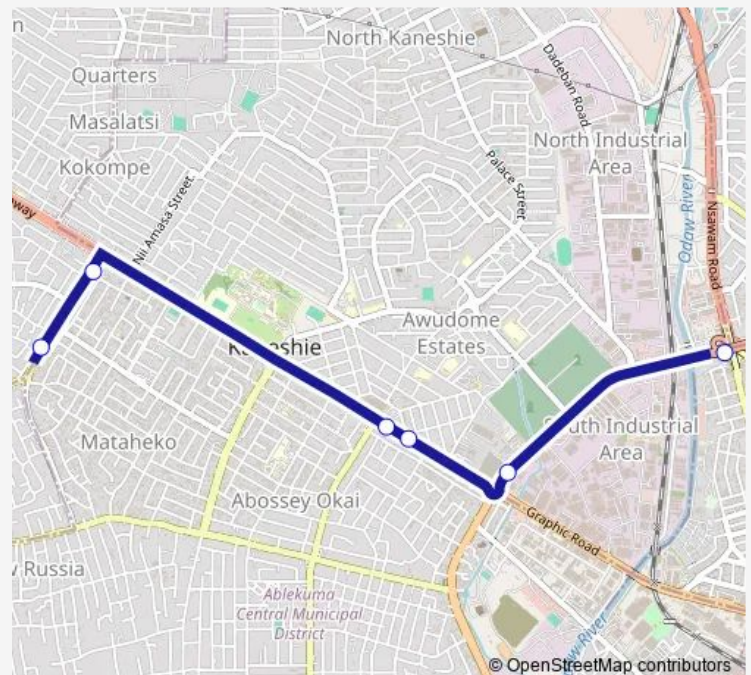

Bus 188b Asore Danho to Circle

[Go to website](#)

Direction

Terminal Asore Danho — Terminal Circle

6 stops

[Open route schedule](#)

Terminal Asore Danho

Dansoman Junction 251

Kaneshie Market Station

Kaneshie Societe Generale

Obetsebi Roundabout

Terminal Circle

Route schedule

Terminal Asore Danho — Terminal Circle

Monday 12:16

Tuesday 12:16

Wednesday 12:16

Thursday 12:16

Friday 12:16

Saturday 12:16

Sunday 12:16

Route info

Direction: Terminal Asore Danho

Stops: 6

Trip Duration: 0 hour 19 min

■ 188b — Asore Danho to Circle

188b Bus time schedules and route maps are available in an offline PDF at busmaps.com. Use the busmaps.com website to see live bus times, train schedule or subway schedule, and step-by-step directions for all public transit in Accra