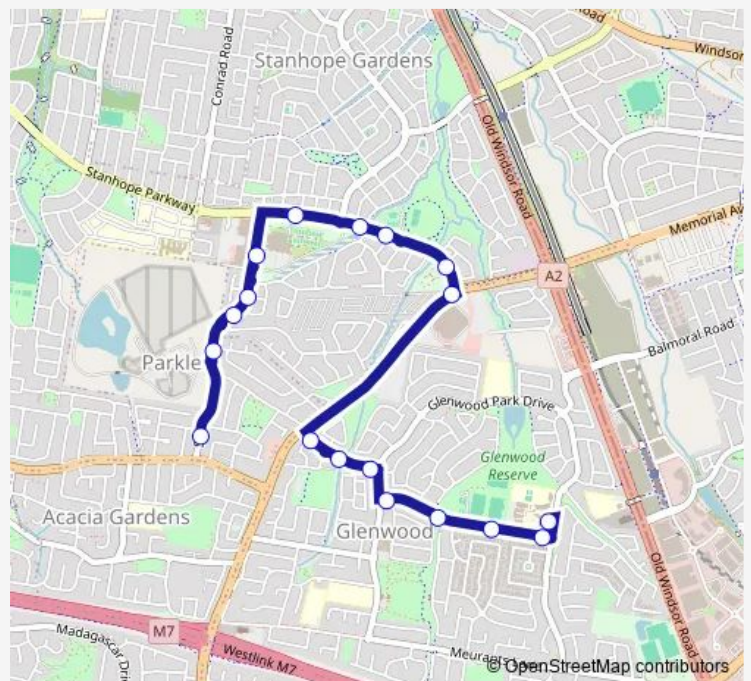

School Bus 6593 Glenwood HS to Sentry Dr after Clementine St

[Go to website](#)

Direction

Glenwood High School, Bus Bay — Sentry Rd Opp Parklea Dr

18 stops

[Open route schedule](#)

- Glenwood High School, Bus Bay
- Forman Av After Glenwood Park Dr
- Forman Av Before Packsaddle St
- Forman Av After Packsaddle St
- Forman Av At Arrowsmith St
- Sorrento Dr At Glenwood Park Dr
- Sorrento Dr Before Cantwell St
- Sorrento Dr Before Sunnyholt Rd
- Stanhope T-Way
- Stanhope Public Reserve, Stanhope Pkwy
- Stanhope Pkwy Opp Stanhope Gardens Tennis Courts
- Stanhope Pkwy Opp Perfection Av
- Blacktown Leisure Centre Stanhope, Stanhope Pkwy
- Blacktown Leisure Centre Stanhope, Sentry Dr
- Sentry Dr Opp Golden Gr
- Sentry Dr Before Phoenix Av
- Sentry Rd Opp Parklea Correctional Centre
- Sentry Rd Opp Parklea Dr

Route schedule

Glenwood High School, Bus Bay — Sentry Rd Opp Parklea Dr

Monday	15:10
Tuesday	15:10
Wednesday	15:10
Thursday	15:10
Friday	15:10
Saturday	—
Sunday	—

Route info

Direction: Glenwood High School, Bus Bay

Stops: 18

Trip Duration: 0 hour 17 min