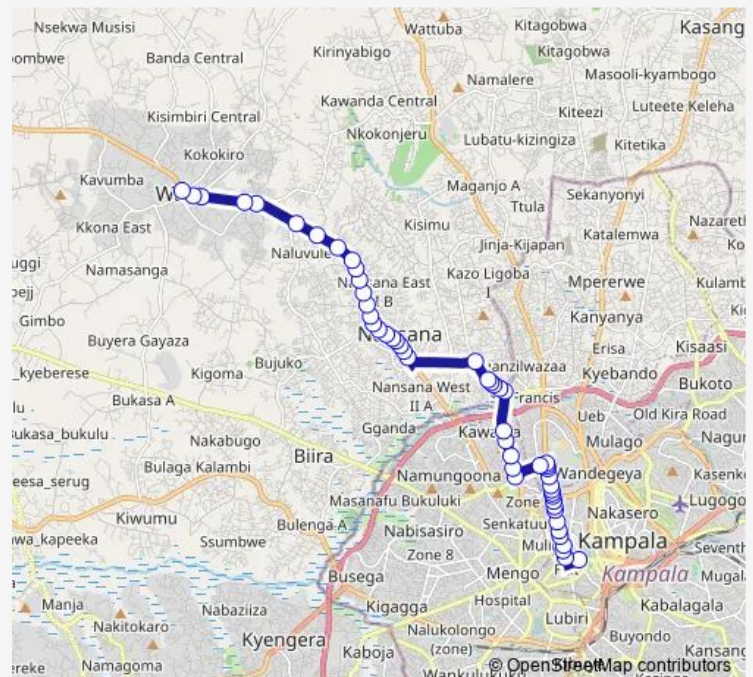

Thursday 06:30-19:00

Friday 06:30-19:00

Saturday 06:30-19:00

Sunday 06:30-19:00

Route info

Direction: Namirembe Park

Stops: 52

Trip Duration: 1 hour 3 min