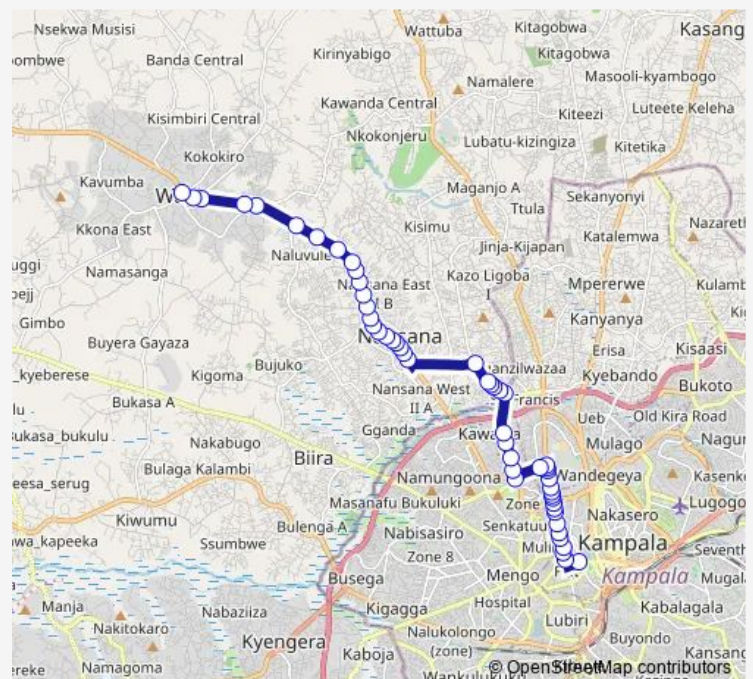

### Route schedule

Namirembe Park — Wakiso Taxi Park

Monday 06:30-19:00

Tuesday 06:30-19:00

Wednesday 06:30-19:00

Thursday 06:30-19:00

Friday 06:30-19:00

Saturday 06:30-19:00

### Route info

Direction: Namirembe Park

Stops: 52

Trip Duration: 1 hour 3 min

Ic119 — Namirembe Park-Wakiso

Glory of Christ Church

Kawala Health Centre

Kawala