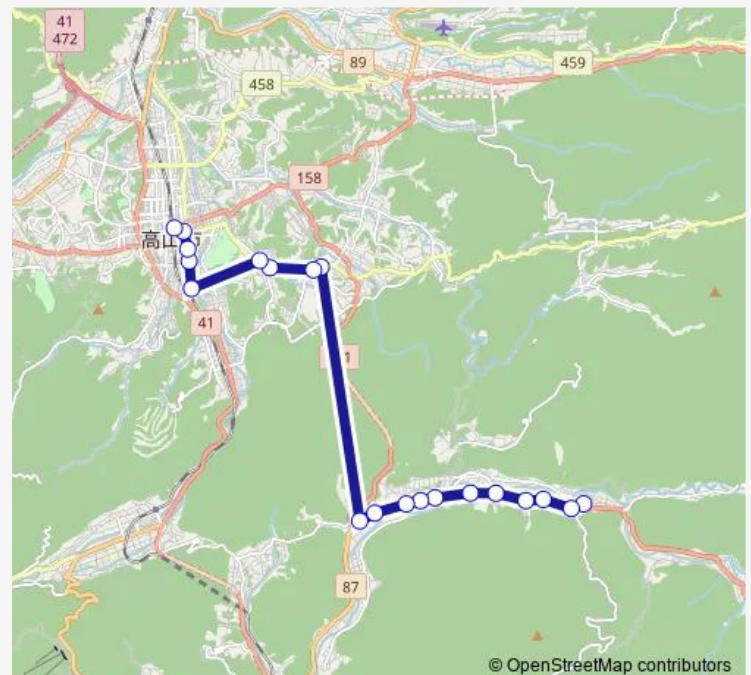

### Route schedule

朝日支所前 — 高山濃飛バスセンター

Monday	09:31-15:50
Tuesday	09:31-15:50
Wednesday	09:31-15:50
Thursday	09:31-15:50
Friday	09:31-15:50
Saturday	—
Sunday	—

### Route info

Direction: 朝日支所前

Stops: 20

Trip Duration: 0 hour 32 min

A1 朝日線

BusMaps

© OpenStreetMap contributors