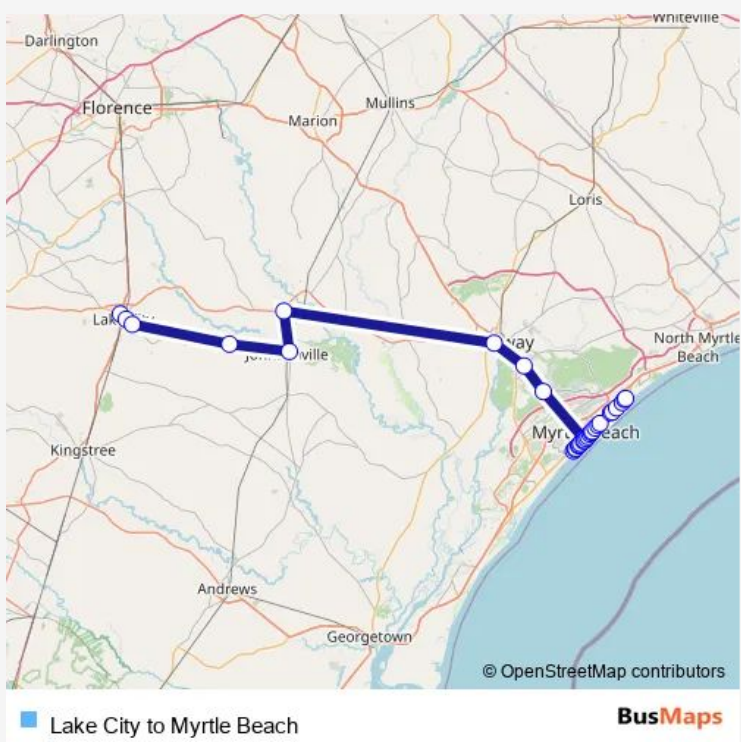

**Bus Lake City to Myrtle Beach**

[Go to website](#)

**Direction**  
 It's Fashion Metro Lake City — N. Ocean Blvd & 79th Ave N. (inbound)  
 32 stops  
[Open route schedule](#)

- It's Fashion Metro Lake City
- E. Main St & S. Blanding St (outbound)
- E. Main St & S. Wallace St (outbound)
- Prospect Crossroads (outbound)
- Johnsonville Hwy 51 (outbound)
- Kingsburg Hwy 51 & 378 (outbound)
- Wright Blvd & Hwy 501 (outbound)
- Horry Georgetown Tech (outbound)
- Hwy 501 & Carolina Forest Blvd (outbound)
- 3rd Ave S. & S. Kings Hwy (outbound)
- 25th Ave S. & S. Ocean Blvd
- S. Ocean Blvd & 22nd Ave S.
- S. Ocean Blvd & 21 Ave S. (inbound)
- S. Ocean Blvd & 16th Ave S. (inbound)
- S. Ocean Blvd & 14th Ave S. (inbound)
- S. Ocean Blvd & 11th Ave S. (outbound)
- S. Ocean Blvd Family Kingdom (inbound)
- S. Ocean Blvd & 3rd Ave S. (inbound)
- N. Ocean Blvd & 2nd Ave N. (inbound)
- N. Ocean Blvd & 5th Ave N. (inbound)
- N. Ocean Blvd Pavilion Park (inbound)

**Route schedule**  
 It's Fashion Metro Lake City — N. Ocean Blvd & 79th Ave N. (inbound)

Monday	06:30
Tuesday	06:30
Wednesday	06:30
Thursday	06:30
Friday	06:30
Saturday	06:30
Sunday	06:30

**Route info**  
 Direction: It's Fashion Metro Lake City  
 Stops: 32  
 Trip Duration: 1 hour 40 min

N. Ocean Blvd Skywheel (inbound)

N. Ocean Blvd & 14th Ave N. (inbound)

N. Ocean Blvd & 21st Ave N. (inbound)

N. Ocean Blvd & 26th Ave N. (inbound)

N. Ocean Blvd & 30th Ave N. (inbound)

Dunes Village Resort (inbound)

## Direction

29th Ave S. & S. Kings Hwy — It's Fashion Metro Lake City

34 stops

[Open route schedule](#)

29th Ave S. & S. Kings Hwy

S. Ocean Blvd & 29th Ave S.

27th Ave S. & S. Ocean Blvd

25th Ave S. & S. Ocean Blvd