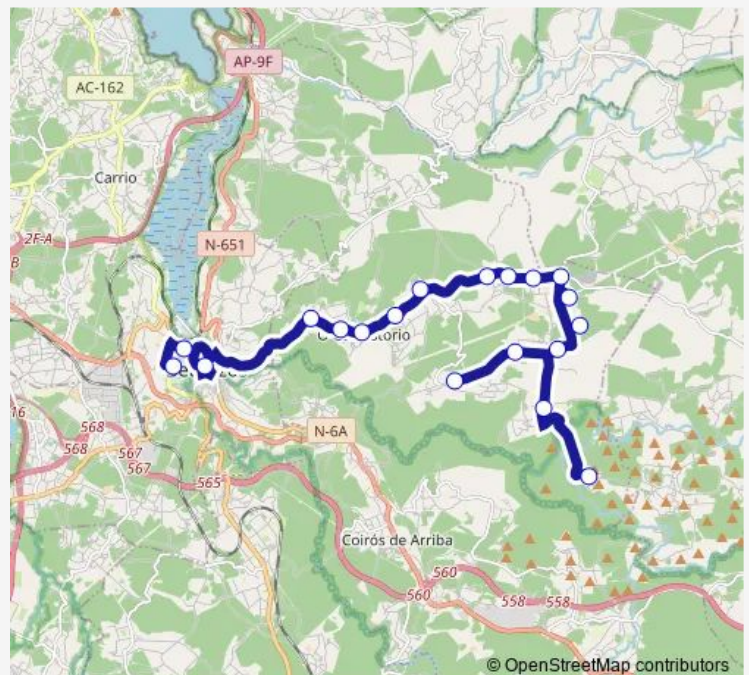

Bus XG871063 Centro saúde Betanzos-Villamourel

[Go to website](#)

Direction

Centro Saude Betanzos — Villamourel

19 stops

[Open route schedule](#)

Centro Saude Betanzos

IES Francisco Aguiar

Betanzos Praza

Obre 2

Gurita

Paderne

Quintas

Costa

Meson

Areas

Escola Areas

Ferretería Areas

Casal

Donín

Bion

O Cruceiro-Vigo

Esperela

CAPELA

Villamourel

Route schedule

Centro Saude Betanzos — Villamourel

Monday 14:25

Tuesday 14:25-18:10

Wednesday 14:25

Thursday —

Friday 14:25

Saturday —

Sunday —

Route info

Direction: Centro Saude Betanzos

Stops: 19

Trip Duration: 0 hour 39 min

XG871063 — Centro saúde Betanzos-Villamourel