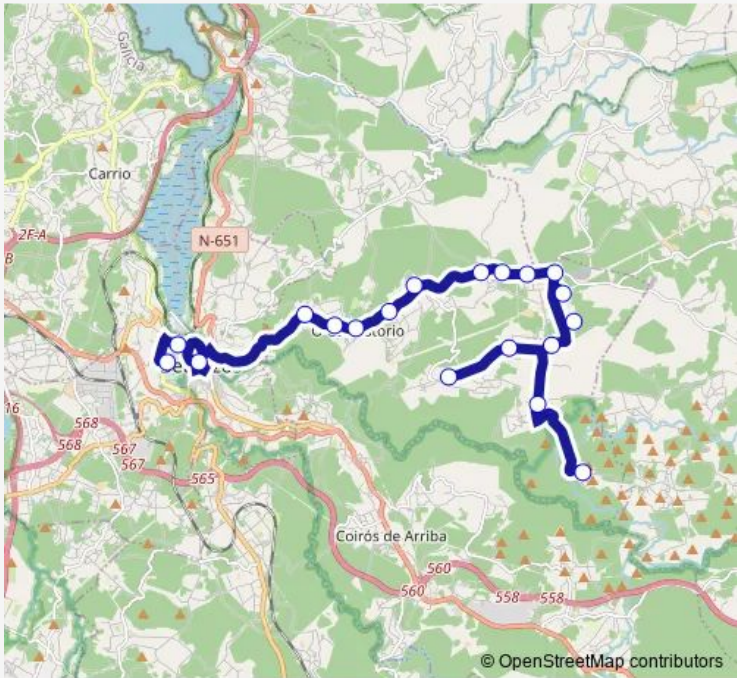

Bus Xg871063 Centro saúde Betanzos-Villamourel

[Go to website](#)

Direction
 Centro Saude Betanzos — Villamourel
 19 stops
[Open route schedule](#)

- Centro Saude Betanzos
- IES Francisco Aguiar
- Betanzos Praza
- Obre 2
- Gurita
- Paderne
- Quintas
- Costa
- Meson
- Areas
- Escola Areas
- Ferretería Areas
- Casal
- Donín
- Bion
- O Cruceiro-Vigo
- Esperela
- Capela
- Villamourel

Route schedule
 Centro Saude Betanzos — Villamourel

Monday	14:25
Tuesday	14:25-18:10
Wednesday	14:25
Thursday	14:25
Friday	14:25
Saturday	—
Sunday	—

Route info
 Direction: Centro Saude Betanzos
 Stops: 19
 Trip Duration: 0 hour 39 min

■ Xg871063 — Centro saúde Betanzos-Villamourel **BusMaps**

Direction

Villamourel — Centro Saude Betanzos

19 stops

[Open route schedule](#)

Villamourel

Capela

Esperela

Sunday —

Route info

Direction: Villamourel

Stops: 19

Trip Duration: 0 hour 39 min

Xg871063 Bus time schedules and route maps are available in an offline PDF at busmaps.com. Use the busmaps.com website to see live bus times, train schedule or subway schedule, and step-by-step directions for all public transit in Paderne