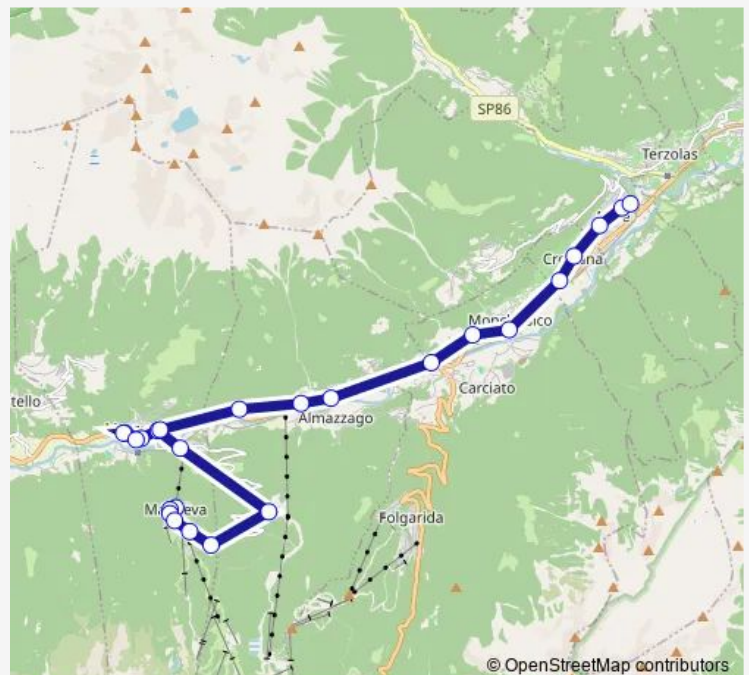

### Route schedule

Marilleva 1400 — Male'

Monday —

Tuesday —

Wednesday —

Thursday —

Friday —

Saturday 08:48-17:32

Sunday 09:05-17:32

### Route info

Direction: Marilleva 1400

Stops: 25

Trip Duration: 0 hour 45 min

■ B643 — Malè - Mezzana - Marilleva 1400

BusMaps

Croviana. Via Nazionale

Male' Nord

## Route schedule

Male' — Marilleva 1400

Monday

—

Tuesday

—

Wednesday

—