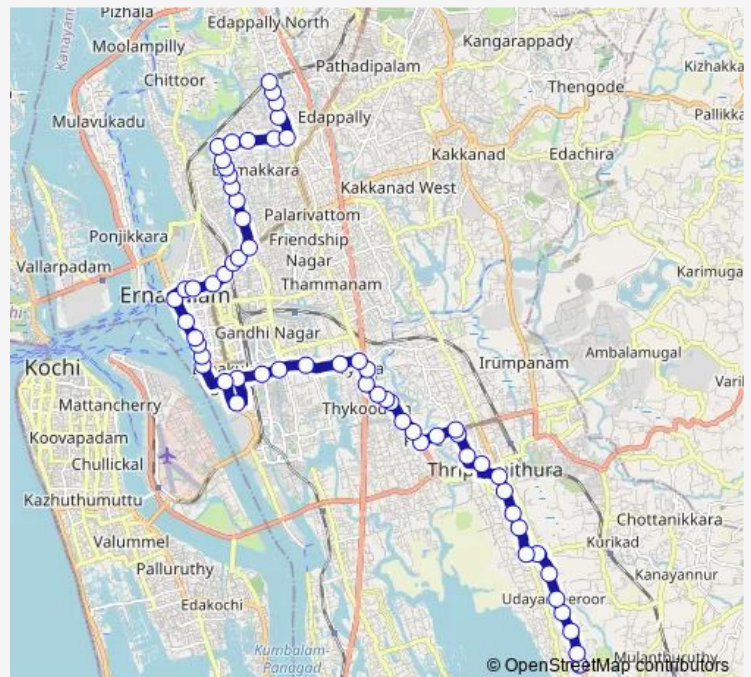

### Route schedule

Ponekkara — Nadakkavu

Monday 06:00

Tuesday 06:00

Wednesday 06:00

Thursday 06:00

Friday 06:00

Saturday 06:00

### Route info

Direction: Ponekkara

Stops: 67

Trip Duration: 1 hour 20 min

Nadakkavu ↔ Amrutha Hospital

Saritha

High Court Junction

Menaka