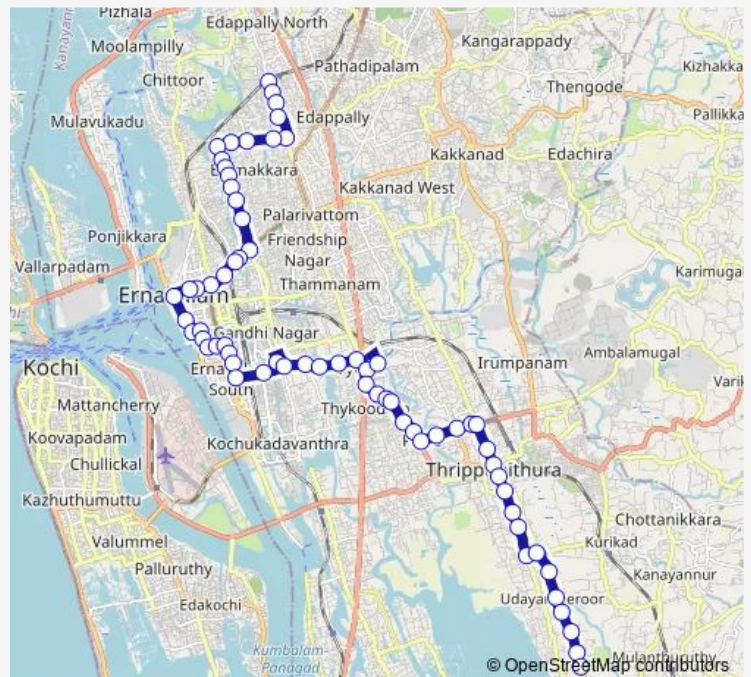

### Route schedule

Nadakkavu — Ponekkara

Monday 06:00

Tuesday 06:00

Wednesday 06:00

Thursday 06:00

Friday 06:00

Saturday 06:00

### Route info

Direction: Nadakkavu

Stops: 61

Trip Duration: 1 hour 19 min

■ Nadakkavu ↔ Amrutha Hospital

Thykoodam Metro Station

Oen

Sub Station

## Route info

Direction: Ponekkara

Stops: 67

Trip Duration: 1 hour 20 min

Convent Junction

Boat Jetty Junction

Hospital Junction

Maharajas Hostel