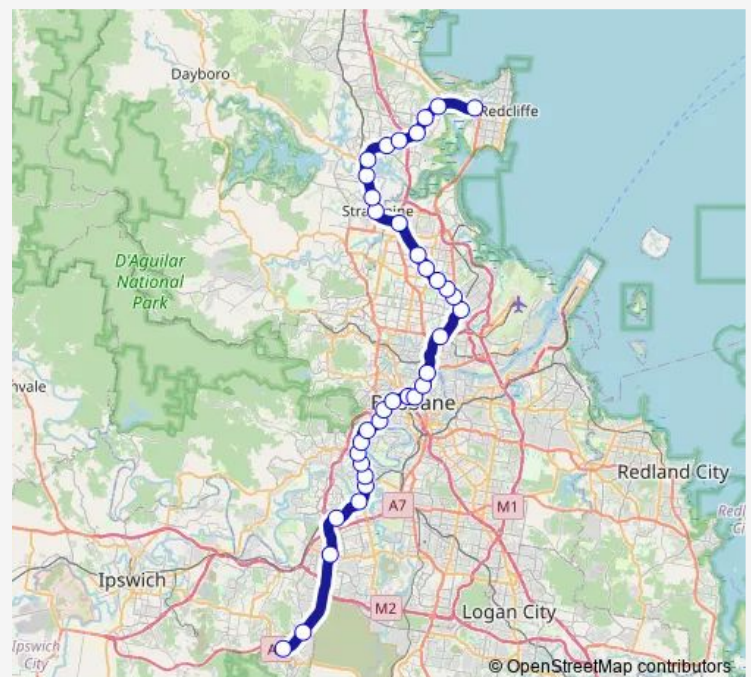

Eagle Junction station, platform 2

Northgate station, platform 2

Virginia station, platform 2

Route schedule

Springfield Central station, platform 1 — Kippa-Ring station, platform 1

Monday —

Tuesday —

Wednesday —

Thursday —

Friday —

Saturday 10:09

Sunday —

Route info

Direction: Springfield Central station, platform 1

Stops: 36

Trip Duration: 1 hour 39 min

Sunshine station, platform 2

Geebung station, platform 2

Zillmere station, platform 3

Carseldine station, platform 3

Bald Hills station, platform 3

Strathpine station, platform 2

Bray Park station, platform 2

Lawnton station, platform 2

Petrie station, platform 3

Kallangur station, platform 2

Murrumba Downs station, platform 2

Mango Hill station, platform 2

Mango Hill East station, platform 2

Rothwell station, platform 2