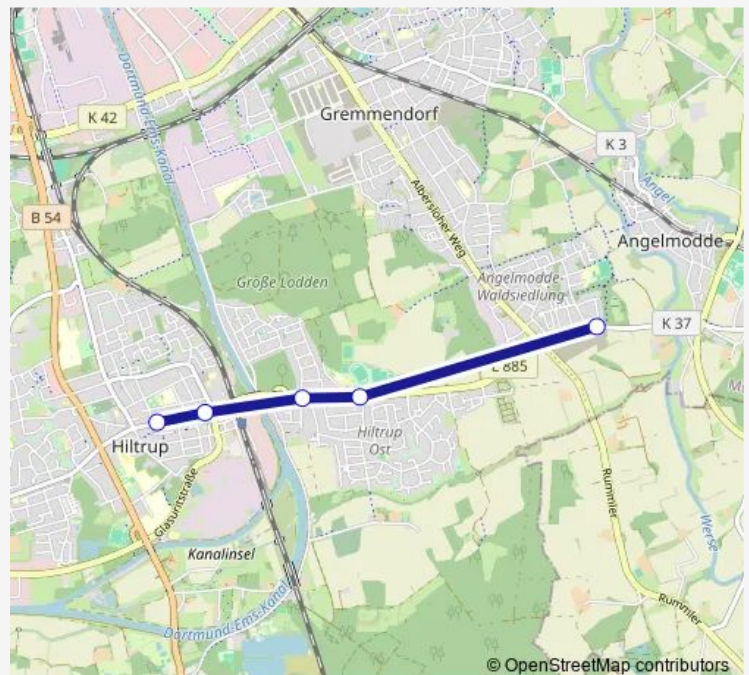

# Bus T85 Hilstrup Marktallee - Theodor-Heuss-Straße

[Go to website](#)**Direction**

Münster Marktallee — Münster Theodor-Heuss-Straße C

5 stops

[Open route schedule](#)

Münster Marktallee

Münster Glasuritstraße A

Münster Ringstraße

Münster Loddenweg

Münster Theodor-Heuss-Straße C

**Route schedule**

Münster Marktallee — Münster Theodor-Heuss-Straße C

Monday 20:59-00:15<sup>+1</sup>Tuesday 20:59-00:15<sup>+1</sup>Wednesday 20:59-00:15<sup>+1</sup>Thursday 20:59-00:15<sup>+1</sup>Friday 20:59-00:15<sup>+1</sup>Saturday 20:59-00:15<sup>+1</sup>Sunday 20:59-00:15<sup>+1</sup>**Route info**

Direction: Münster Marktallee

Stops: 5

Trip Duration: 0 hour 7 min

© OpenStreetMap contributors

■ T85

**BusMaps**

**Direction**

Münster Theodor-Heuss-Straße D — Münster Marktallee

**Route info**

Direction: Münster Theodor-Heuss-Straße D

Stops: 5

Trip Duration: 0 hour 11 min

T85 Bus time schedules and route maps are available in an offline PDF at busmaps.com. Use the busmaps.com website to see live bus times, train schedule or subway schedule, and step-by-step directions for all public transit in Muenster