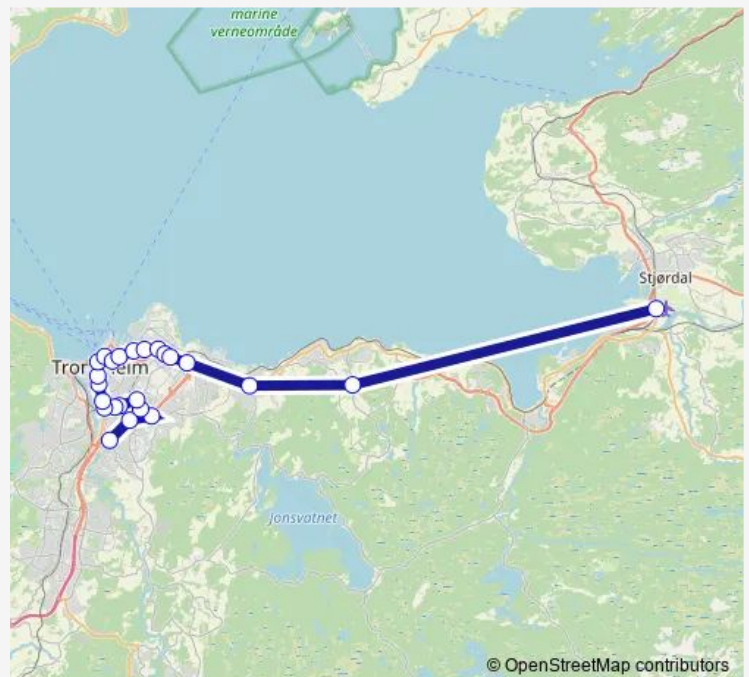

Østre Berg

Moholt studentby

Route schedule

Trondheim lufthavn — Nidarvoll skole

Monday 07:30-23:30

Tuesday 07:30-23:30

Wednesday 07:30-23:30

Thursday 07:30-01:00⁺¹

Friday 07:30-23:45

Saturday 08:00-00:30⁺¹Sunday 11:30-01:15⁺¹**Route info**

Direction: Trondheim lufthavn

Stops: 24

Trip Duration: 1 hour 0 min

■ Fb73 — Nidarvoll - Moholt - Trondheim sentrum - Værnes

BusMaps

Voll studentby

Omkjøringsveien Nardo

Nidarvoll skole

Direction

Nidarvoll skole — Trondheim lufthavn

24 stops

[Open route schedule](#)

Nidarvoll skole