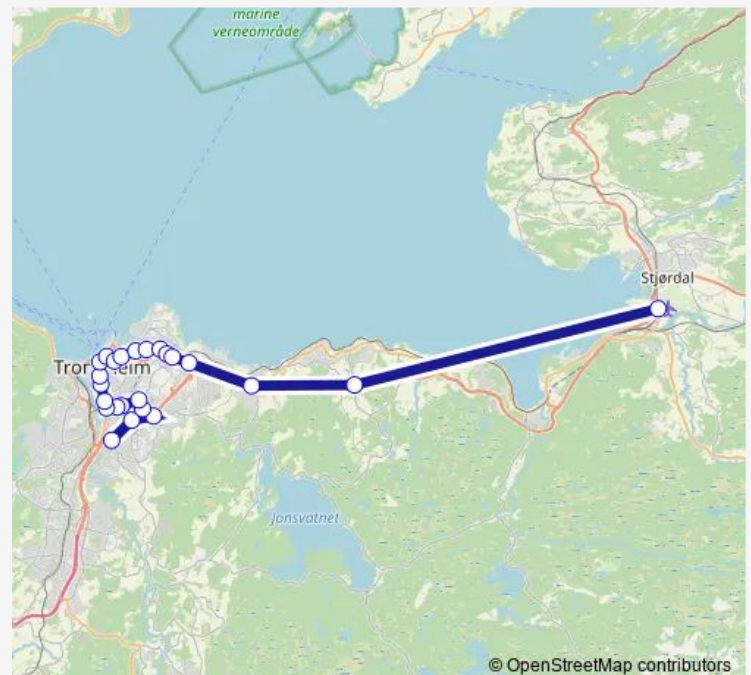

Østre Berg

Moholt studentby

**Route schedule**

Trondheim lufthavn — Nidarvoll skole

Monday 07:30-23:30

Tuesday 07:30-23:30

Wednesday 07:30-23:30

Thursday 07:30-01:00<sup>+1</sup>

Friday 07:30-23:45

Saturday 08:00-00:30<sup>+1</sup>Sunday 11:30-01:15<sup>+1</sup>**Route info**

Direction: Trondheim lufthavn

Stops: 24

Trip Duration: 1 hour 0 min

■ FB73 — Nidarvoll - Moholt - Trondheim sentrum - Værnes

**BusMaps**

Voll studentby

Omkjøringsveien Nardo

Nidarvoll skole