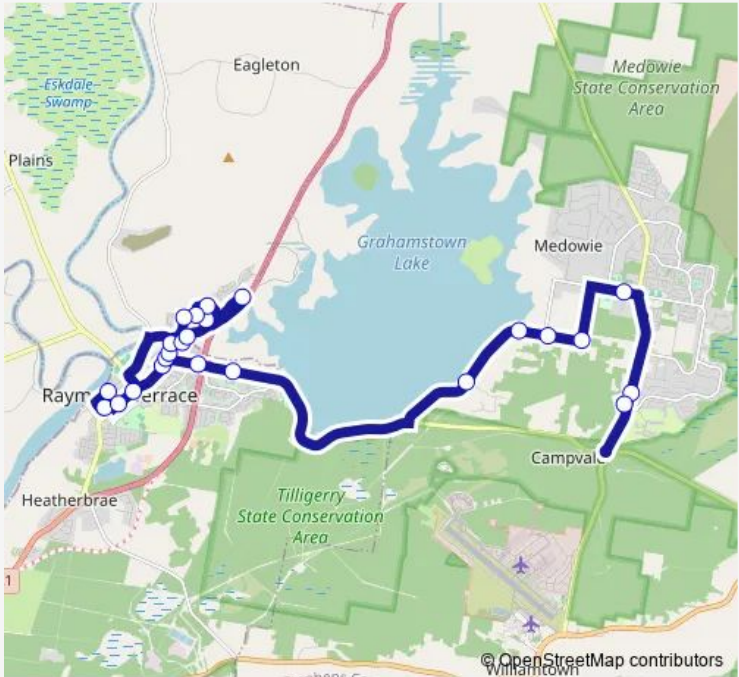

School Bus 1191 Raymond Terrace to Catherine Mcauley College

[Go to website](#)

Direction
 Raymond Terrace Market Place, Port Stephens St — Catherine Mcauley College, Bus Stop B

24 stops

[Open route schedule](#)

- Raymond Terrace Market Place, Port Stephens St
- Raymond Terrace Shopping Centre, Sturgeon St
- Port Stephens Council, Adelaide St
- Adelaide St After Kangaroo St
- Tregenna St After Adelaide St
- Alton Rd At Pennington St
- Alton Rd Opp Artell Cl
- Alton Rd At Meehan Rd
- Alton Rd Before Rees James Rd
- Rees James Rd After Alton Rd
- Rees James Rd Opp Harold Rd (Hail And Ride)
- Bellevue St After Rees James Rd
- Howell Cct After Loftus Pl (Hail And Ride)
- Dawson Rd Opp Holwell Cct
- Beaton Av At Dawson Rd
- Richardson Rd Before Pacific Hwy
- Richardson Rd Before Halloran Way
- Grahamstown Rd Opp Pastures Dr
- Grahamstown Rd Opp 40
- Lisadell Rd After Fairlands Rd

Route schedule
 Raymond Terrace Market Place, Port Stephens St — Catherine Mcauley College, Bus Stop B

Monday	07:43
Tuesday	07:43
Wednesday	07:43
Thursday	07:43
Friday	07:43
Saturday	—
Sunday	—

Route info

Direction: Raymond Terrace Market Place, Port Stephens St

Stops: 24

Trip Duration: 0 hour 42 min

Uniting Church Medowie, Abundance Rd

Ferodale Rd Before Peppertree Rd

Medowie Rd Opp Blueberry Rd

Catherine McAuley College, Bus Stop B