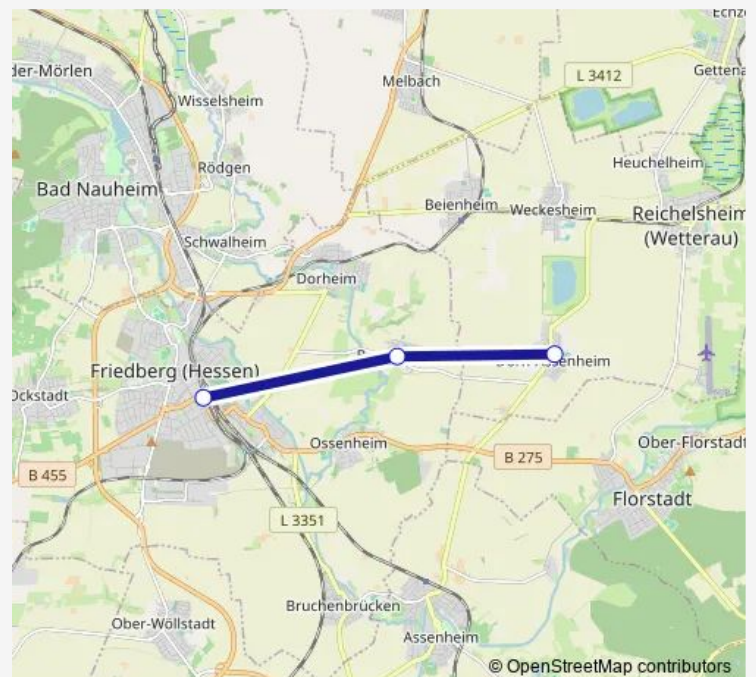

Direction

Reichelsheim (Wetterau)-Dorn-Assenheim — Friedberg (Hessen) Bahnhof

3 stops

[Open route schedule](#)

Reichelsheim (Wetterau)-Dorn-Assenheim

Friedberg (Hessen)-Bauernheim Feuerwehr

Friedberg (Hessen) Bahnhof

Route schedule

Reichelsheim (Wetterau)-Dorn-Assenheim — Friedberg (Hessen) Bahnhof

Monday —

Tuesday —

Wednesday 06:59-14:52

Thursday 06:59-14:52

Friday 06:59-14:52

Saturday —

Sunday —

Route info

Direction: Reichelsheim (Wetterau)-Dorn-Assenheim

Stops: 3

Trip Duration: 0 hour 12 min

Direction

Friedberg (Hessen) Bahnhof — Reichelsheim (Wetterau)-Dorn-Assenheim

3 stops

Monday	—
Tuesday	—
Wednesday	05:30-19:48
Thursday	05:30-19:48
Friday	05:30-19:48
Saturday	—
Sunday	—

Route info

Direction: Reichelsheim (Wetterau)-Dorn-Assenheim

Stops: 3

Trip Duration: 0 hour 12 min

Direction