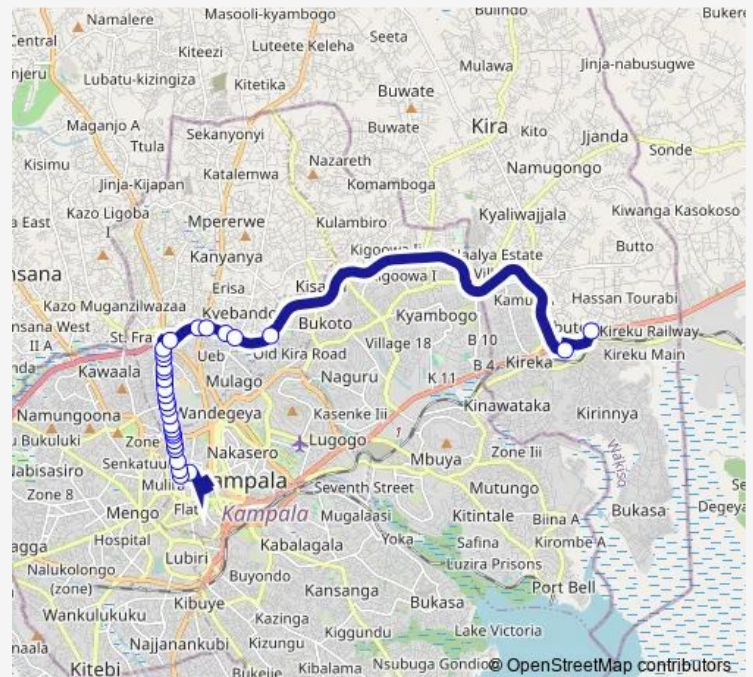

Bus IC059 Bweyogerere-New Taxi Park

[Go to website](#)

Direction

Gadafi Rd Roundabout — Bweyogerere

34 stops

[Open route schedule](#)

Gadafi Rd Roundabout

Daily Loaf Bakery

Panikol International Hostel - Bwaise

Shell 2 (Sir Apollo Kagwa Rd)

Dfcu (Sir Apollo Kagwa Rd)

Frama Hostel

Route schedule

Gadafi Rd Roundabout — Bweyogerere

Monday 06:30-19:00

Tuesday 06:30-19:00

Wednesday 06:30-19:00

Thursday 06:30-19:00

Friday 06:30-19:00

Saturday 06:30-19:00

Sunday 06:30-19:00

Route info

Direction: Gadafi Rd Roundabout

Stops: 34

Trip Duration: 0 hour 54 min

IC059 — Bweyogerere-New Taxi Park

Mbi

Parklane Hostel

Kikoni Police Post

Holy Temple of God

Total Petro Station - Bwaise

Bwaise Stage - Eastbound