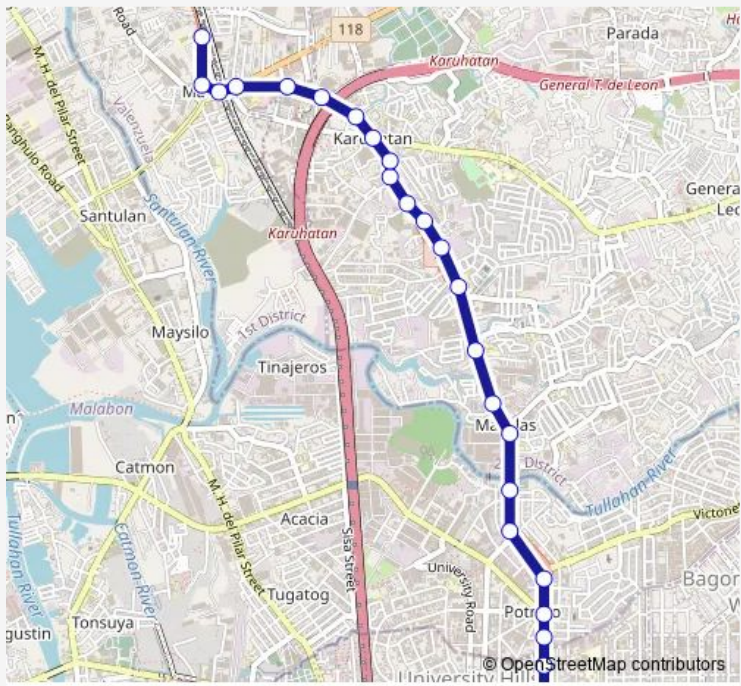

Bus Malinta - Monumento via Mcarthur Hi-way

[Go to website](#)

Direction
 Bonifacio Market, Macarthur Highway, Caloocan City —
 Parish Church or Isidro Labarador, Macarthur Highway,
 Malinta, Valenzuela City

24 stops

[Open route schedule](#)

- Bonifacio Market, Macarthur Highway, Caloocan City
- Floresco North Mortuary, Macarthur Highway, Caloocan City
- Macarthur Highway / Lazones Intersection, Malabon City
- Potrero Heights Elementary School, Macarthur Highway, Malabon City
- Malabon City / Victoneta Avenue Intersection, Malabon City
- Macarthur Highway / Del Monte Intersection, Malabon City
- CDC Manufacturing, Macarthur Highway, Malabon City
- Calalang General Hospital, Macarthur Highway, Malabon City
- Bearsea Auto Supply, Macarthur Highway, Valenzuela City
- Our Lady of Fatima University College of Medicine, Macarthur Highway, Valenzuela City
- Bread of Life, Macarthur Highway, Valenzuela City
- Novo Dep. Store, Macarthur Highway, Valenzuela City
- Macarthur Highway / Cayetano Intersection, Valenzuela City
- SM Center Valenzuela, Macarthur Highway, Valenzuela City
- Macarthur Highway / San Francisco, Macarthur Highway, Karuhatan, Valenzuela City
- Macro Lpg, Macarthur Highway, Valenzuela City

Route schedule

Bonifacio Market, Macarthur Highway, Caloocan City —
 Parish Church or Isidro Labarador, Macarthur Highway,
 Malinta, Valenzuela City

Monday	00:00
Tuesday	00:00
Wednesday	00:00
Thursday	00:00
Friday	00:00
Saturday	00:00
Sunday	00:00

Route info

Direction: Bonifacio Market, Macarthur Highway, Caloocan City

Stops: 24

Trip Duration: 0 hour 26 min

Karuhatan Public Market, Macarthur Highway, Valenzuela City

Bureau of Telecom Training Institute, Macarthur Highway, Valenzuela City