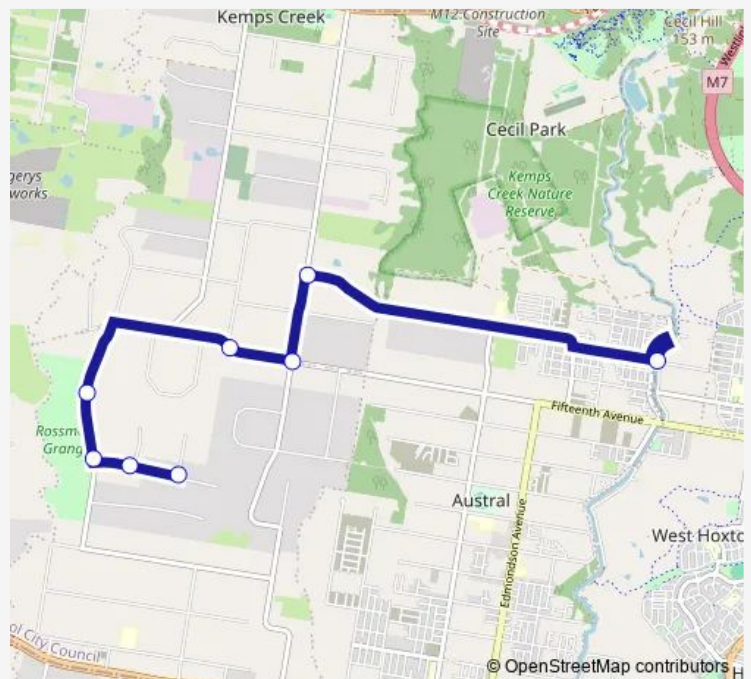

School Bus 1007 Seventeenth and Twentyseventh to Rutleigh Park

[Go to website](#)

Direction

Twenty Seventh Av Opp Southern Cross Av — Goodsir Cl At Emmetts Farm Rd

8 stops

[Open route schedule](#)

Twenty Seventh Av Opp Southern Cross Av

Gurner Av At Devonshire Rd

Fifteenth Av At Devonshire Rd

Fifteenth Av Opp Herbert St

185 Ramsay Rd

Ramsay Rd Before Emmetts Farm Rd

Emmetts Farm Rd At Bellevue Cl

Goodsir Cl At Emmetts Farm Rd

Route schedule

Twenty Seventh Av Opp Southern Cross Av — Goodsir Cl At Emmetts Farm Rd

Monday 08:11

Tuesday 08:11

Wednesday 08:11

Thursday 08:11

Friday 08:11

Saturday —

Sunday —

Route info

Direction: Twenty Seventh Av Opp Southern Cross Av

Stops: 8

Trip Duration: 0 hour 22 min

1007 School Bus time schedules and route maps are available in an offline PDF at busmaps.com. Use the busmaps.com website to see live bus times, train schedule or subway schedule, and step-by-step directions for all public transit in Liverpool