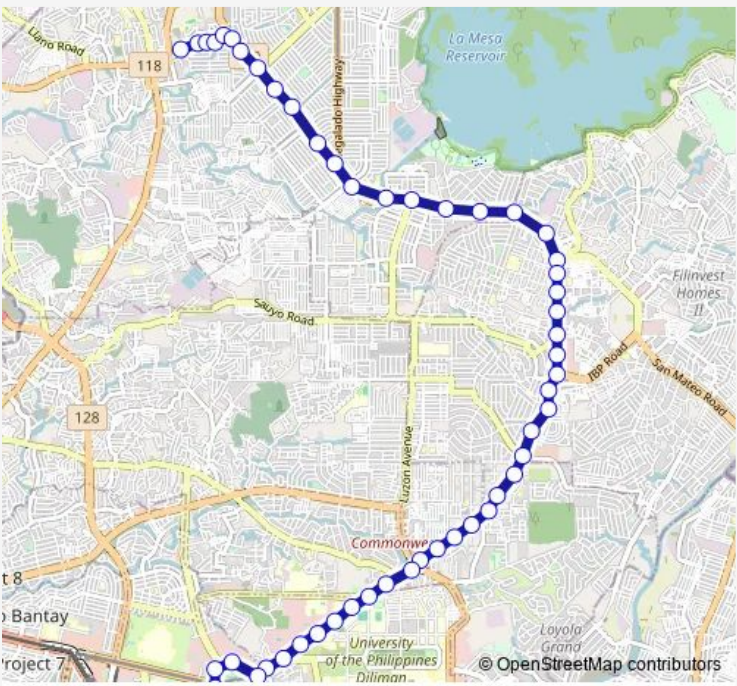

Bus Jordan Plains - Philcoa via Marcos Ave., Welcome Rotonda

[Go to website](#)

Direction
 Jordon Subd, Quezon City — Kalayaan Ave / Elliptical Rd Intersection, Quezon City, Manila

51 stops

[Open route schedule](#)

- Jordon Subd, Quezon City
- Jordon Subd / Misa Intersection, Quezon City
- Salvador, Quezon City
- Salvador / Encarnacion Intersection, Quezon City
- Isaiah / Encarnacion Intersection, Quezon City
- Commonwealth Avenue / Hebrews Intersection Quezon City
- Commonwealth Avenue, Quezon City
- Commonwealth Avenue / Mindanao Avenue Intersection Quezon City
- Commonwealth Avenue / Mindanao Drive Intersection Quezon City
- Commonwealth Avenue, Quezon City
- Commonwealth Avenue, Quezon City
- Regalado Highway / Commonwealth Avenue Intersection, Quezon City
- Total Fairview, Commonwealth Avenue, Quezon City
- Commonwealth Avenue / Fairlane Intersection, Quezon City
- Commonwealth Avenue, Quezon City
- Commonwealth Avenue / Pearl Intersection, Quezon City
- Commonwealth Avenue / Winston Intersection, Quezon City

Route schedule

Jordon Subd, Quezon City — Kalayaan Ave / Elliptical Rd Intersection, Quezon City, Manila

Monday	00:00
Tuesday	00:00
Wednesday	00:00
Thursday	00:00
Friday	00:00
Saturday	00:00
Sunday	00:00

Route info

Direction: Jordon Subd, Quezon City

Stops: 51

Trip Duration: 1 hour 11 min

Commonwealth Avenue / Dona Carmen Intersection, Quezon City

Commonwealth Avenue, Quezon City

Commonwealth Avenue / IBP Road Intersection, Quezon City