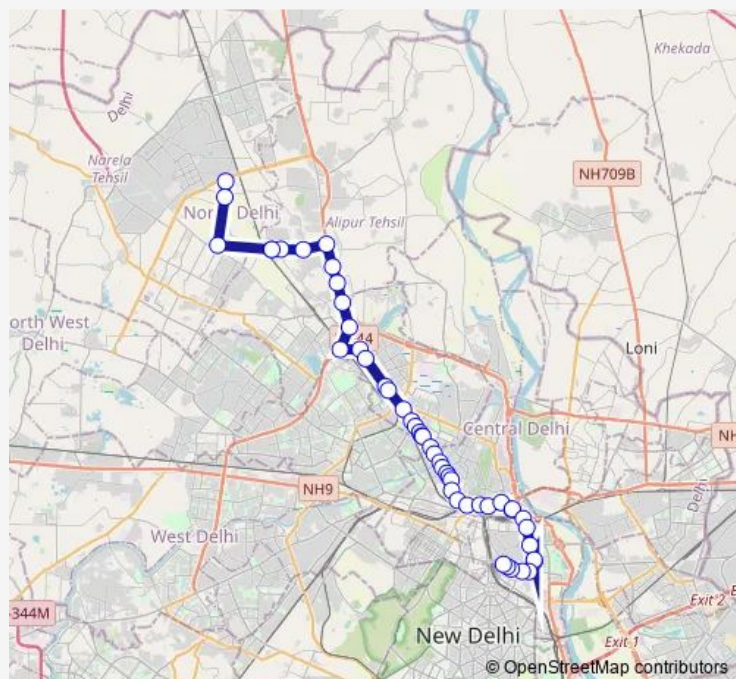

Thursday 13:15

Friday 13:15

Saturday 13:15

Sunday 13:15

Route info

Direction: Holambi Khurd

Stops: 48

Trip Duration: 2 hour 0 min