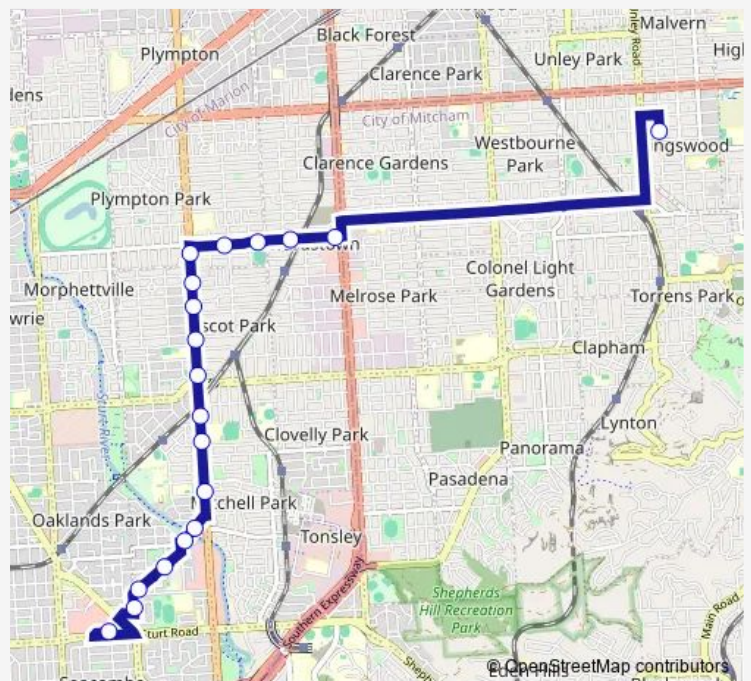

Stop 22 Marion Rd - East side

Stop 23 Marion Rd - East side

Stop 24 Marion Rd - East side

Stop 25 Finniss St - South East side

Stop 26 Finniss St - East side

Stop 27 Finniss St - South East side

Stop 28 Finniss St - South East side

Stop 29 Finniss St - East side

Zone A Marion Interchange - North side

### Route schedule

Stop School Mitcham Girls High Rugby St — Zone A  
Marion Interchange - North side

Monday	15:25
Tuesday	15:25
Wednesday	14:25
Thursday	15:25
Friday	15:25
Saturday	—
Sunday	—

### Route info

Direction: Stop School Mitcham Girls High Rugby St

Stops: 19

Trip Duration: 0 hour 41 min

971 Bus time schedules and route maps are available in an offline PDF at [busmaps.com](https://busmaps.com). Use the [busmaps.com](https://busmaps.com) website to see live bus times, train schedule or subway schedule, and step-by-step directions for all public transit in Adelaide