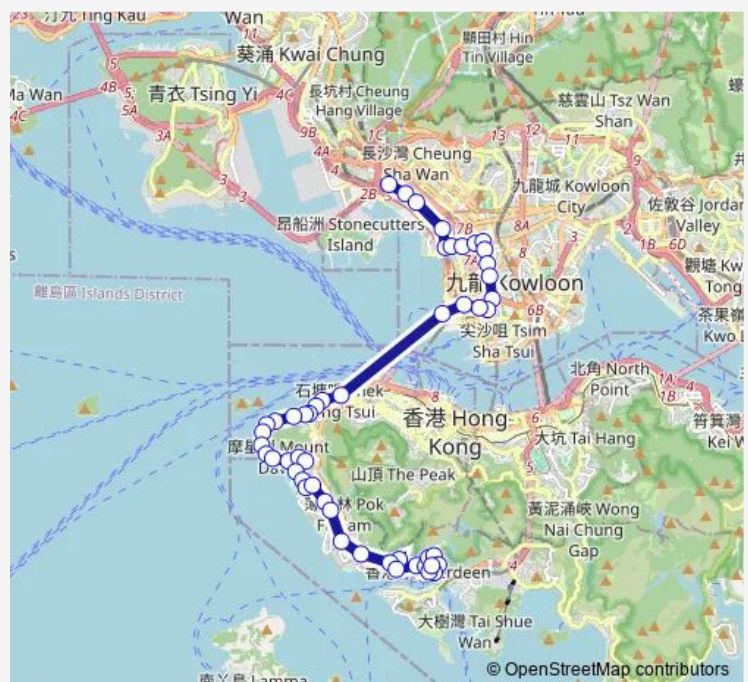

[Ctb] Ming KEI College, Cherry Street[[Kmb] Ming KEI College

[Ctb] Fife Street, Reclamation Street[[Kmb] Reclamation Street

[Ctb] Argyle Centre, Nathan Road[[Kmb] Mong KOK Station

[Ctb] Bank Centre, Nathan Road[[Kmb+Ctb] Nelson Street Mong KOK/
Bank Centre, Nathan Road[[Kmb] Nelson Street Mong Kok

[Ctb] Dundas Street, Nathan Road[[Kmb+Ctb] Dundas Street Mong KOK/
Dundas Street, Nathan Road[[Kmb] Dundas Street Mong Kok

Route schedule

[Ctb] HOI LAI Estate[[Kmb+Ctb] HOI LAI Estate BUS Terminus/
Hoi LAI Estate — [Ctb] Shek PAI Wan

Stops: 52

Trip Duration: 1 hour 26 min

[Ctb] MAN Ming Lane, Nathan Road[[Kmb+Ctb] MAN Ming Lane YAU MA TEI/
Man Ming Lane, Nathan Road[[Kmb] MAN Ming Lane YAU MA Tei

[Ctb] Nathan Hotel, Nathan Road[[Kmb] Saigon Street YAU MA Tei