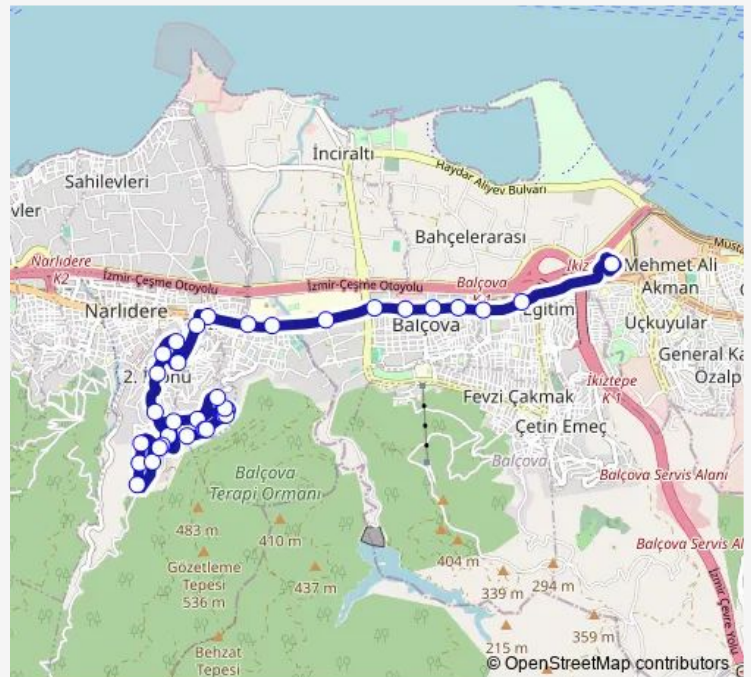

Thursday 00:20-23:50

Friday 00:20-23:50

Saturday 00:20-23:50

Sunday 00:20-23:55

Route info

Direction: Narbel Son Durak

Stops: 36

Trip Duration: 0 hour 48 min

Monday 00:05-23:45

Tuesday 00:05-23:45

Wednesday 00:05-23:45

Thursday 00:05-23:45

Friday 00:05-23:45

Saturday 00:05-23:45

Sunday 00:10-23:45

Route info