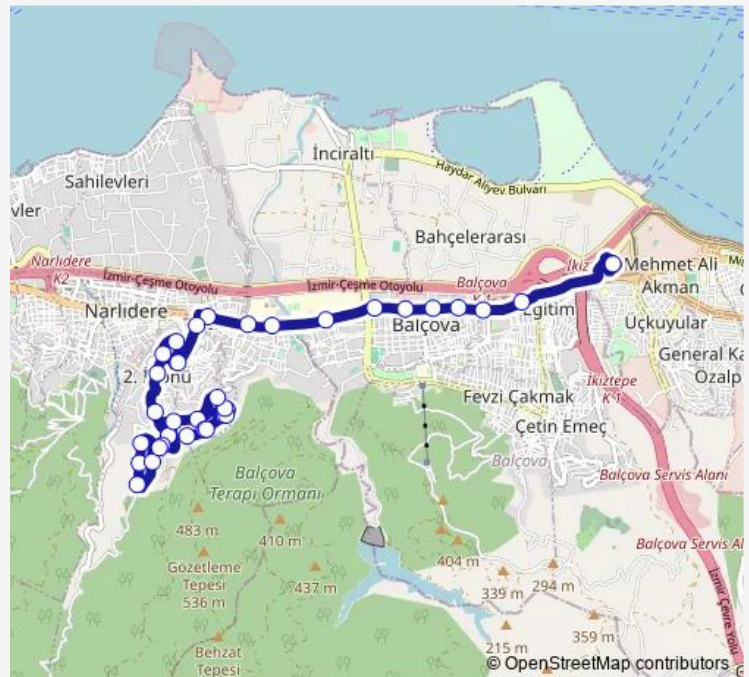

### Route schedule

Fahrettin Altay Aktarma Merkezi — Narbel Son Durak

Monday 00:05-23:45

Tuesday 00:05-23:45

Wednesday 00:05-23:45

Thursday 00:05-23:45

Friday 00:05-23:45

Saturday 00:05-23:45

### Route info

Direction: Fahrettin Altay Aktarma Merkezi

Stops: 34

Trip Duration: 0 hour 45 min

971 — Narbel - F.Altay Aktarma Merkezi

BusMaps

Radar

Hasan İyer Ortaokulu